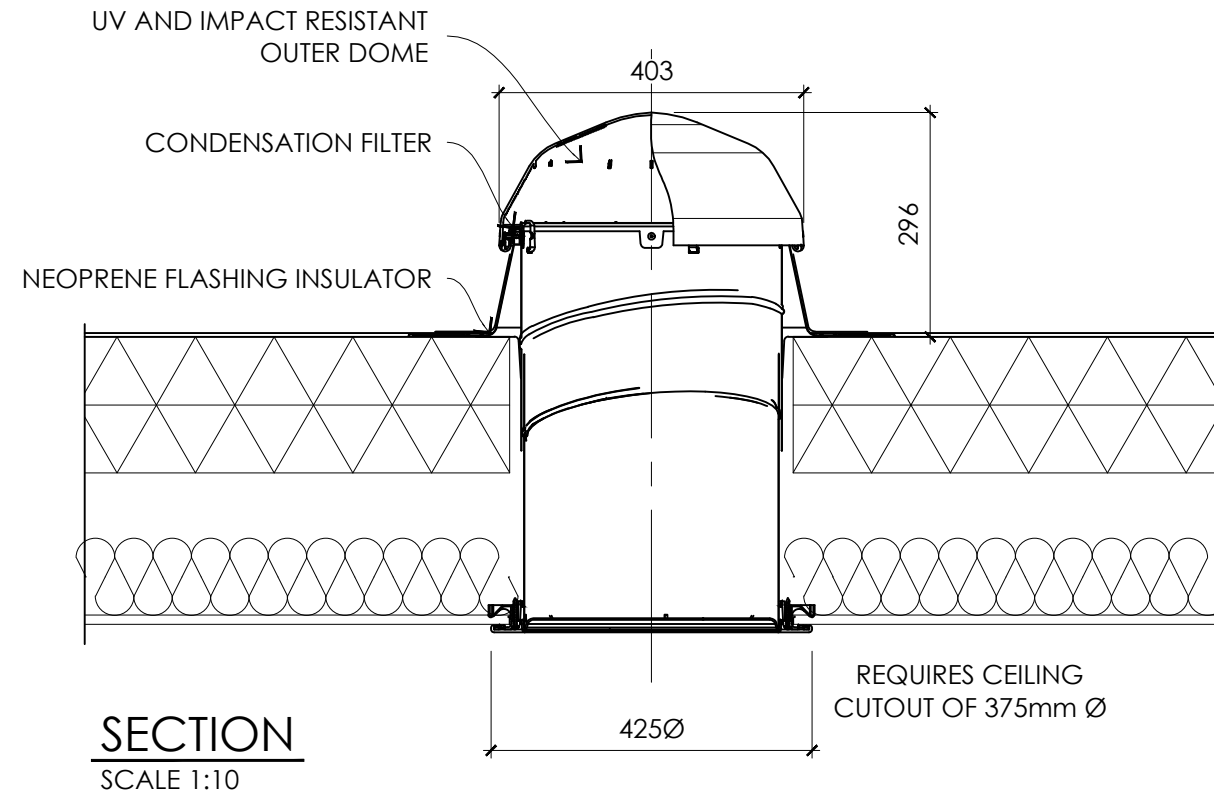

A
B
C
D
E
F

ROOF DOME AND UPSTAND DETAIL
SCALE 1:2

FLAT ROOF FLASHING
SCALE 1:10

CEILING ASSEMBLY AND DIFFUSER DETAIL
SCALE 1:2

SolaLighting Limited

23 Osier Way,
Olney Office Park,
Olney, MK46 5FP
T: 01234 241466
E: daylight@solatube.co.uk
W: www.solatube.co.uk

Drawing Title
SOLATUBE 290 DS (350mm Ø) 1.3 W/m²K

Description
FLAT ROOF DETAILS

AUTHOR. DATE. | PAGE. SCALE. | REVISION
PSDS 16.5.16 | A3 1:10/1:2 | P2

All dimensions in mm and rounded to nearest millimeter.

DRAWING NO.
290 DS_1