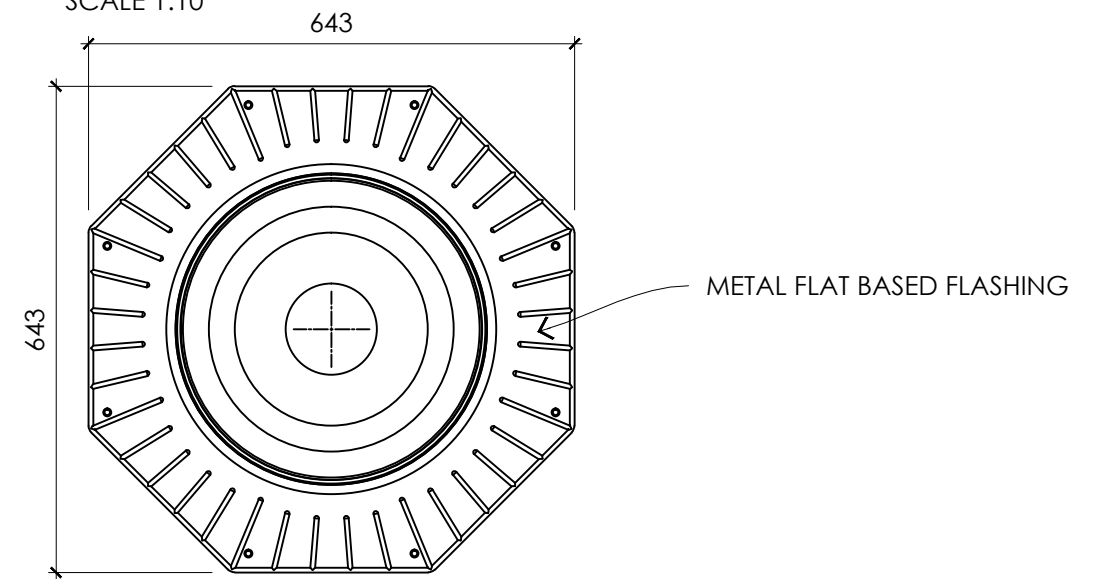

A
B
C
D
E
F

ROOF DOME AND UPSTAND DETAIL
SCALE 1:2

FLAT ROOF FLASHING
SCALE 1:10

CEILING ASSEMBLY AND DIFFUSER DETAIL
SCALE 1:2

SolaLighting Limited

23 Osier Way,
Olney Office Park,
Olney, MK46 5FP
T: 01234 241466
E: daylight@solatube.co.uk
W: www.solatube.co.uk

Drawing Title
SOLATUBE 290 DS (350mm Ø) 1.3 W/m²K

Description
FLAT ROOF DETAILS

AUTHOR. DATE. | PAGE. SCALE. | REVISION
PSDS 16.5.16 | A3 1:10/1:2 | P2

All dimensions in mm and rounded to nearest millimeter.

DRAWING NO.
290 DS_1