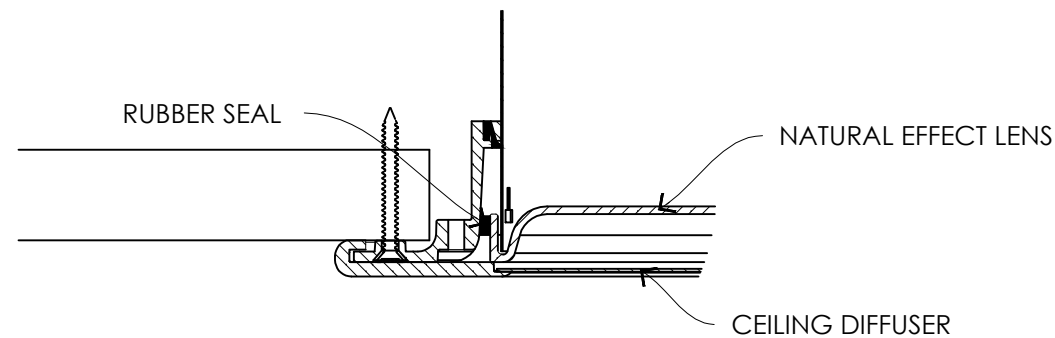

CEILING ASSEMBLY AND DIFFUSER DETAIL
SCALE 1:2