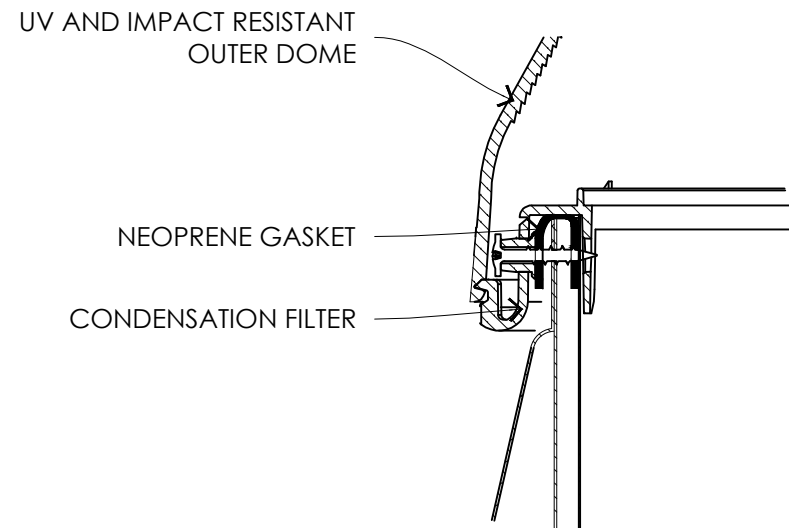

A
B
C
D
E
F

ROOF DOME AND UPSTAND DETAIL
SCALE 1:2

FLAT ROOF FLASHING
SCALE 1:10

CEILING ASSEMBLY AND DIFFUSER DETAIL
SCALE 1:2

SolaLighting Limited

23 Osier Way,
Olney Office Park,
Olney, MK46 5FP
T: 01234 241466
E: daylight@solatube.co.uk
W: www.solatube.co.uk

Drawing Title
SOLATUBE 290 DS (350mm Ø) 1.3 W/m²K

Description
FLAT ROOF DETAILS

AUTHOR. DATE. | PAGE. SCALE. | REVISION
PSDS 16.5.16 | A3 1:10/1:2 | P2

All dimensions in mm and rounded to nearest millimeter.

DRAWING NO.
290 DS_1