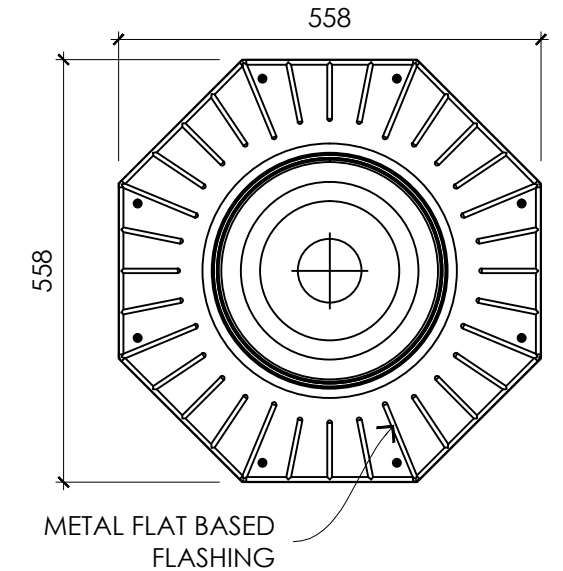

A
B
C
D
E
F

A
B
C
D
E
F

ROOF DOME AND UPSTAND DETAIL
SCALE 1:2

SECTION
SCALE 1:10

FLAT ROOF FLASHING 516Ø

SCALE 1:10

CEILING ASSEMBLY AND DIFFUSER DETAIL
SCALE 1:2

SolaLighting Limited

23 Osier Way,
Olney Office Park,
Olney, MK46 5FP
T: 01234 241466
E: daylight@solatube.co.uk
W: www.solatube.co.uk

Drawing Title
SOLATUBE 160 DS (250mm Ø) 1.3W/m²K

Description
FLAT ROOF DETAILS

AUTHOR. DATE. | PAGE. SCALE. | REVISION
PSDS 16.3.16 | A3 1:10/1:2 | P3

All dimensions in mm and rounded to nearest millimeter.

DRAWING NO.
160 DS_1