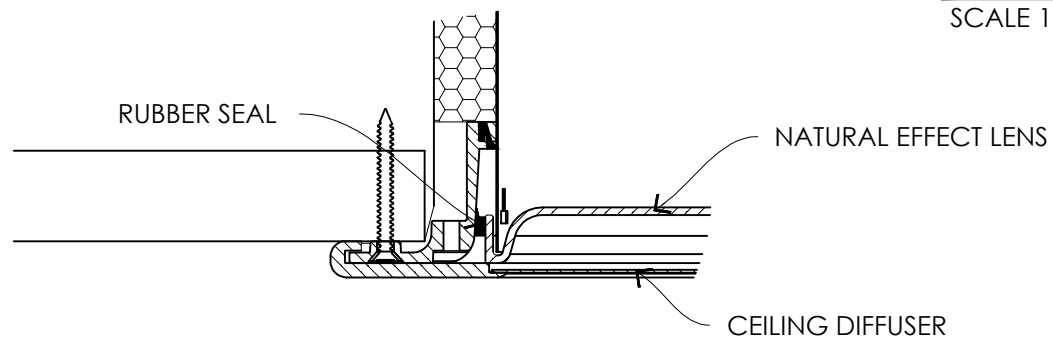

A
B
C
D
E
F

A
B
C
D
E
F

ROOF DOME AND UPSTAND DETAIL
SCALE 1:2

SECTION
SCALE 1:10

FLAT ROOF FLASHING 516Ø

SCALE 1:10

CEILING ASSEMBLY AND DIFFUSER DETAIL
SCALE 1:2

SolaLighting Limited

23 Osier Way,
Olney Office Park,
Olney, MK46 5FP
T: 01234 241466
E: daylight@solatube.co.uk
W: www.solatube.co.uk

Drawing Title
SOLATUBE 160 DS (250mm Ø) 1.3W/m²K

Description
FLAT ROOF DETAILS

AUTHOR. DATE. | PAGE. SCALE. | REVISION
PSDS 16.3.16 | A3 1:10/1:2 | P3

All dimensions in mm and rounded to nearest millimeter.

DRAWING NO.
160 DS_1