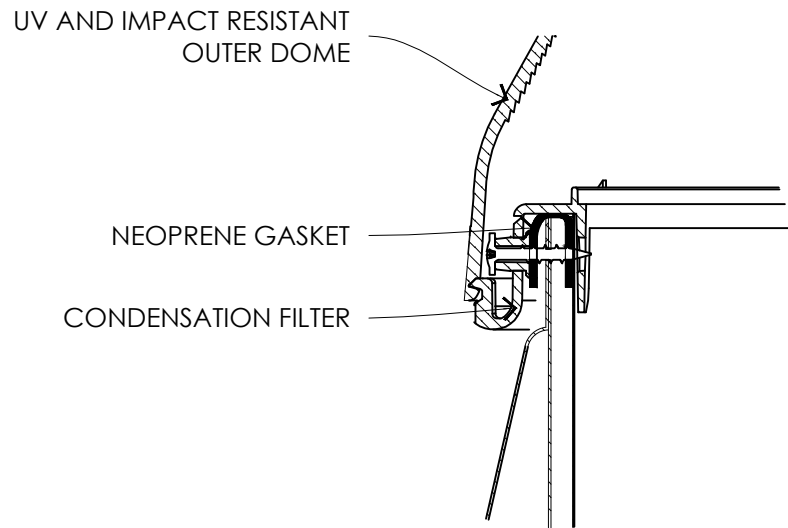

A
B
C
D
E
F

A
B
C
D
E
F

ROOF DOME AND UPSTAND DETAIL
SCALE 1:2

SECTION
SCALE 1:10

FLAT ROOF FLASHING 516Ø

SCALE 1:10

CEILING ASSEMBLY AND DIFFUSER DETAIL
SCALE 1:2

SolaLighting Limited

23 Osier Way,
Olney Office Park,
Olney, MK46 5FP
T: 01234 241466
E: daylight@solatube.co.uk
W: www.solatube.co.uk

Drawing Title
SOLATUBE 160 DS (250mm Ø) 1.3W/m²K

Description
FLAT ROOF DETAILS

AUTHOR. DATE. | PAGE. SCALE. | REVISION
PSDS 16.3.16 | A3 1:10/1:2 | P3

All dimensions in mm and rounded to nearest millimeter.

DRAWING NO.
160 DS_1