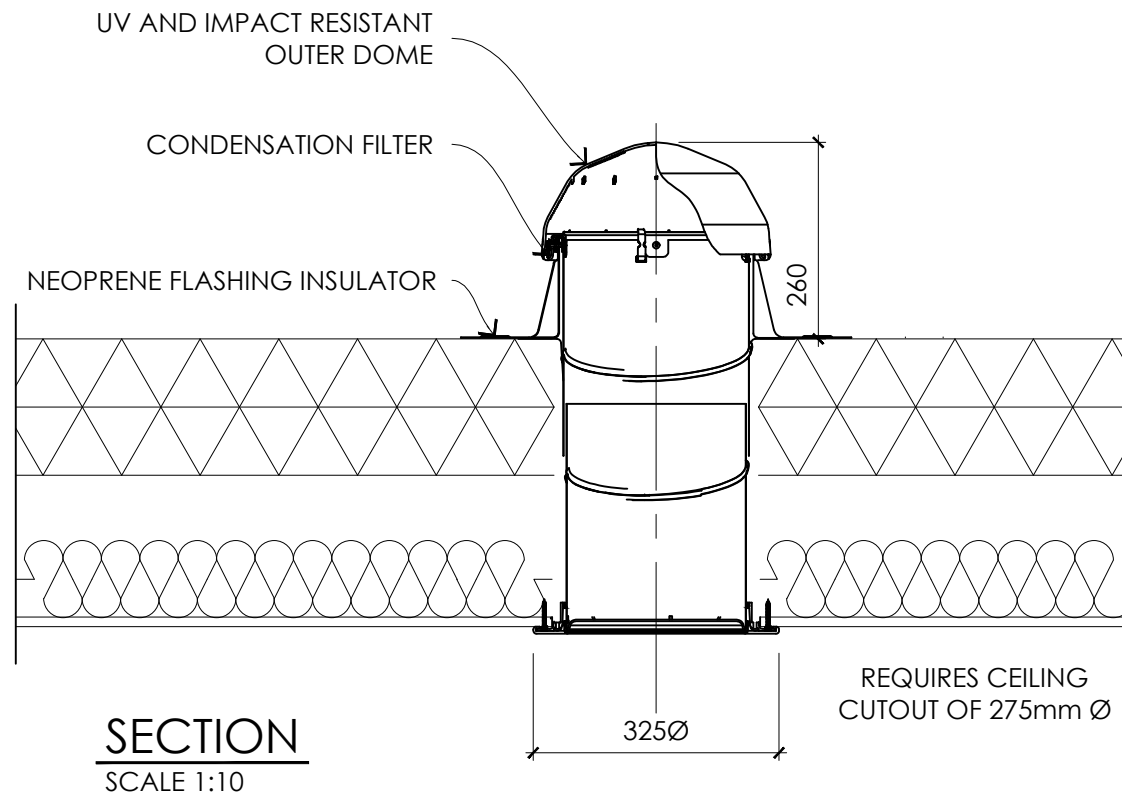

A
B
C
D
E
F

A
B
C
D
E
F

ROOF DOME AND UPSTAND DETAIL
SCALE 1:2

SECTION
SCALE 1:10

FLAT ROOF FLASHING 516Ø

SCALE 1:10

CEILING ASSEMBLY AND DIFFUSER DETAIL
SCALE 1:2

SolaLighting Limited

23 Osier Way,
Olney Office Park,
Olney, MK46 5FP
T: 01234 241466
E: daylight@solatube.co.uk
W: www.solatube.co.uk

Drawing Title
SOLATUBE 160 DS (250mm Ø) 1.3W/m²K

Description
FLAT ROOF DETAILS

AUTHOR. DATE. | PAGE. SCALE. | REVISION
PSDS 16.3.16 | A3 1:10/1:2 | P3

All dimensions in mm and rounded to nearest millimeter.

DRAWING NO.
160 DS_1