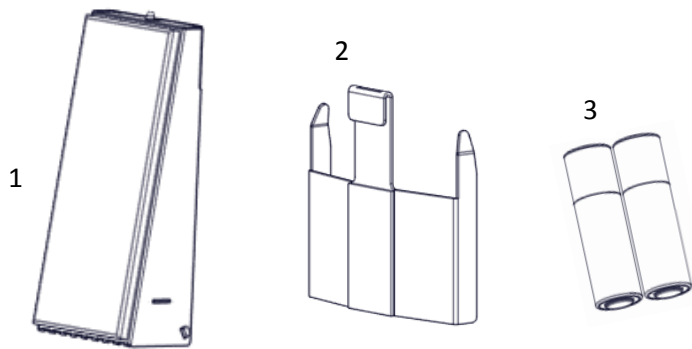

Solar Electric Night Light

For the Solatube Brighten Up® Series

Parts list		Quantity
1	Night light housing assembly	(1)
2	Mounting bracket assembly	(1)
3	Rechargeable battery NIMH AA 1500 mAh 1.2V	(2)

PLEASE INSTALL THIS ACCESSORY AT STEP 13 OF THE MAIN SOLATUBE BRIGHTEN UP SERIES INSTALLATION GUIDE (ref ML-INST-BU14)

1 Install mounting bracket
Remove paper liner from the back of the mounting bracket, position in place and then press firmly to secure to the bottom tube

Remove paper liner (a)

Align bracket with tube seam (b)

BOTTOM TUBE ASSEMBLY

2 Install top tube (or extension tube) to bottom tube
Seat the top tube/extension tube over the mounting bracket

TOP TUBE / EXTENSION TUBE (a)

Seat onto mounting bracket here. (b)

3 Install the housing assembly
Reach up inside the Solatube and slide the housing assembly into place in the mounting bracket.