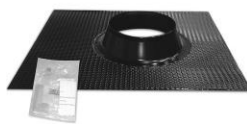

Solatube 160DS

(250mm diameter) Illuminates up to 10 square metres

4-step price & order guide

STEP 1

SELECT SOLATUBE BASE KIT + CEILING FITTING (ROUND OR SQUARE)

The round Solatube base kit (with no additional extension tubes) has an install distance of up to 400mm (16")

Wide range of ceiling fittings

The square Solatube base kit (with no additional extension tubes) has an install distance of up to 400mm (16")

Double-glazed square ceiling fitting

Classic Vusion

Classic OptiView

STEP 2

SELECT ROOF FLASHING KIT

Flat roof

Slate/
plain tile

Profiled or
interlocking tile

Profiled or interlocking
tile- north-facing

Premium universal – all
pitched roof types

Part no	ST16-FLASH-FM	ST16-FLASH-SP	ST16-FLASH-UP	ST16-FLASH-UA	ST16-FLASH-PR
Excl VAT	£70.00	£90.00	£90.00	£90.00	£105.00
Incl VAT	£84.00	£108.00	£108.00	£108.00	£126.00