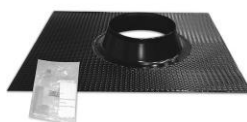

Solatube 160DS

(250mm diameter) Illuminates up to 10 square metres **4-step price & order guide 2019**

STEP 1

SELECT SOLATUBE BASE KIT + CEILING FITTING (ROUND OR SQUARE)

The round Solatube base kit (with no additional extension tubes) has an install distance of up to 400mm (16")

The square Solatube base kit (with no additional extension tubes) has an install distance of up to 400mm (16")

Double-glazed square ceiling fitting

● Classic Vusion

● Classic OptiView

● JustFrost Round

● OptiView Frost

SELECT ROOF FLASHING KIT

Flat roof

Slate/
plain tile

Profiled or
interlocking tile

Part no	ST16-FLASH-FM	ST16-FLASH-SP	ST16-FLASH-UP
Excl VAT	£70.00	£90.00	£105.00
Incl VAT	£84.00	£108.00	£126.00

+ STEP 3

SELECT EXTENSION TUBE DISTANCE AS REQUIRED