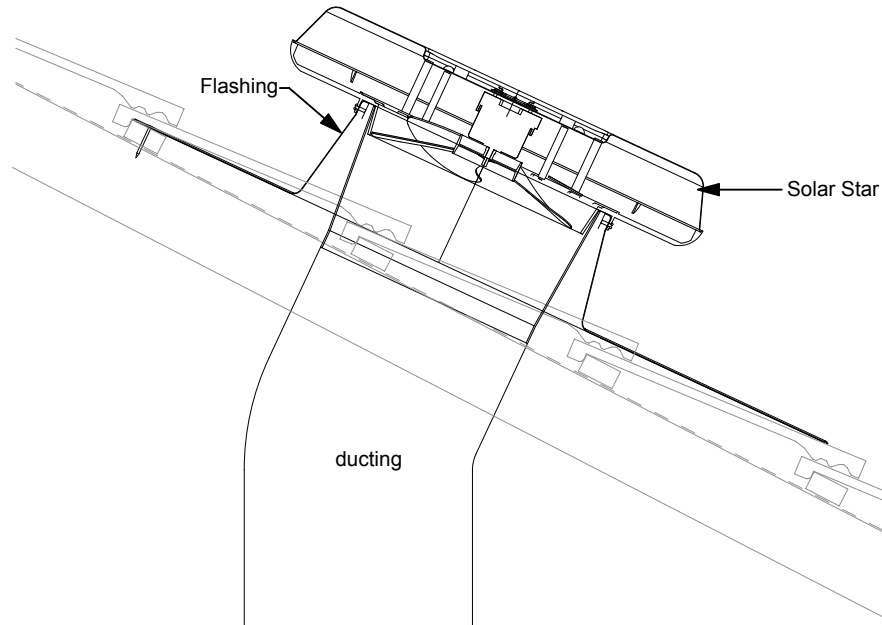

# Pitched roof (Concrete roof tiles) - Parallel

**SECTION**

**TOP VIEW**

## Solar Star Tile Roof

Please note: All measurements quoted are for guidance only. Measurements may change without notice due to product development.

SolaLighting (Solatube) Ltd.  
23 Osier Way, Olney Office Park, Olney, MK46 5FP  
Tel: 01234 241466 Fax: 01234 241766  
<http://www.solatube.co.uk>  
Email: [daylight@solatube.co.uk](mailto:daylight@solatube.co.uk)