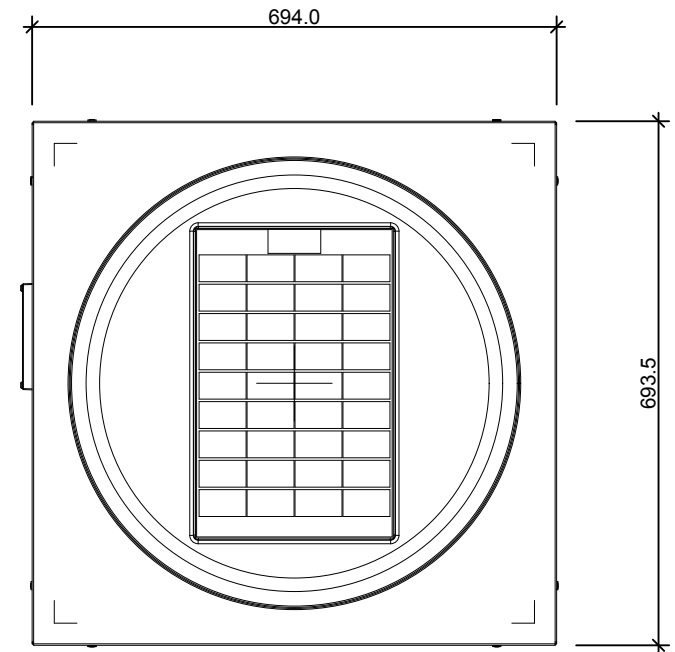

Metal roof - Curb mount flashing

Solar Star Metal roof flashing

Please note: All measurements quoted are for guidance only. Measurements may change without notice due to product development.

SolaLighting (Solatube) Ltd.
23 Osier Way, Olney Office Park, Olney, MK46 5FP
Tel: 01234 241466 Fax: 01234 241766
<http://www.solatube.co.uk>
Email: daylight@solatube.co.uk