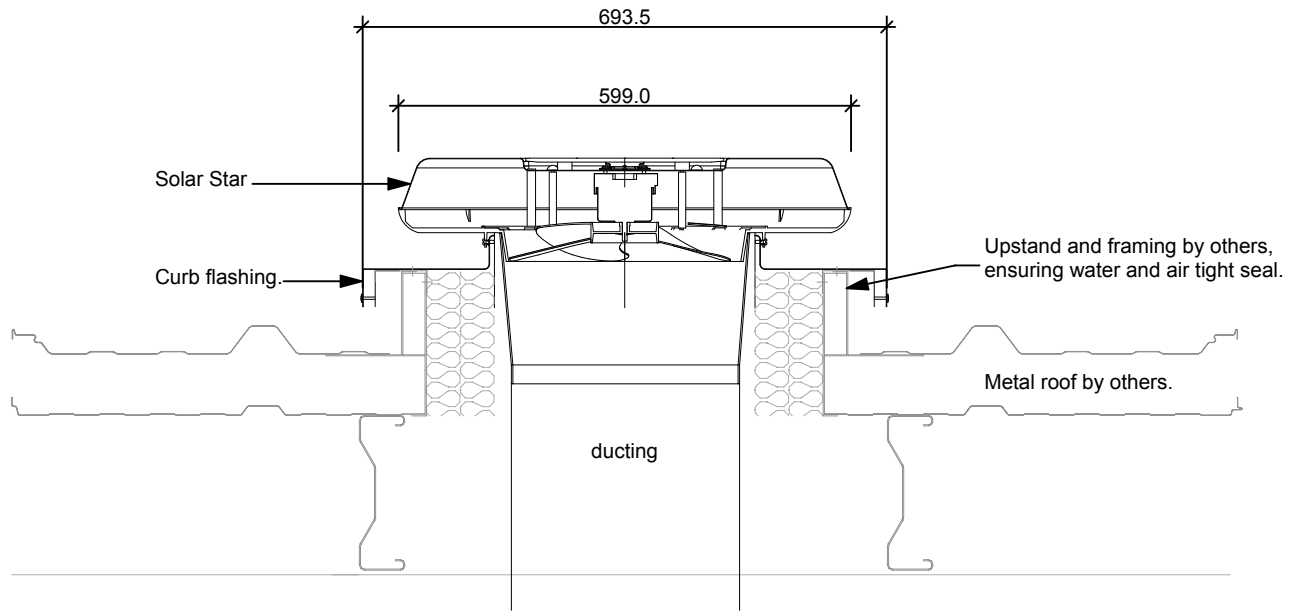

Metal roof - Curb mount flashing

Solar Star Metal roof flashing

Please note: All measurements quoted are for guidance only. Measurements may change without notice due to product development.

SolaLighting (Solatube) Ltd.
23 Osier Way, Olney Office Park, Olney, MK46 5FP
Tel: 01234 241466 Fax: 01234 241766
<http://www.solatube.co.uk>
Email: daylight@solatube.co.uk