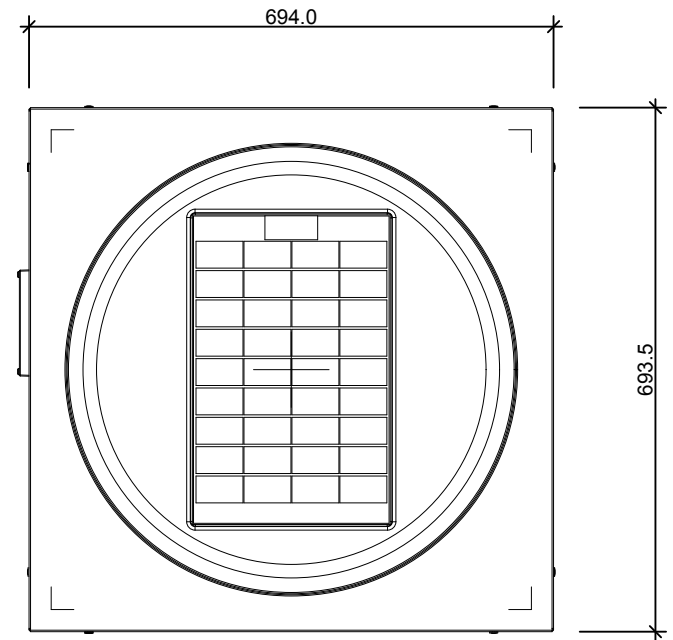

Green roof - Curb mount flashing

SECTION

TOP VIEW

Solar Star Curb-mount flashing Green roof

Please note: All measurements quoted are for guidance only.
Measurements may change without notice due to product development.