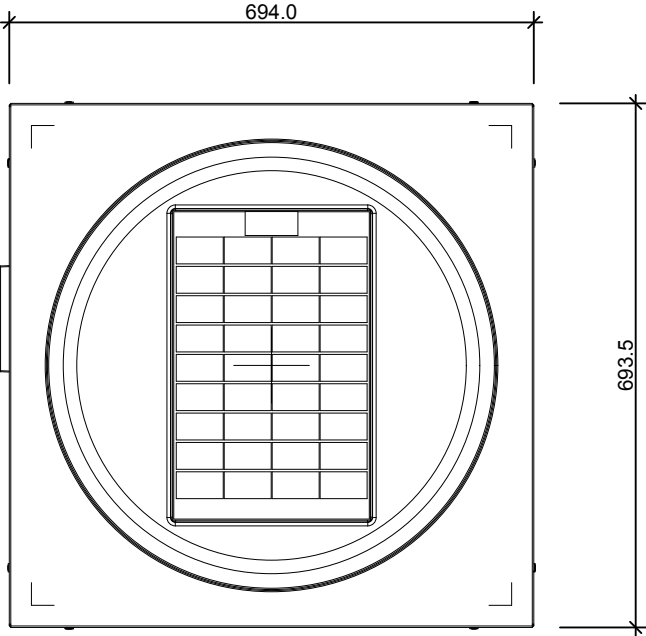

TOP VIEW

Solar Star Curb-mount flashing Flat roof

SolaLighting (Solatube) Ltd.
23 Osier Way, Olney Office Park, Olney, MK46 5FP
Tel: 01234 241466 Fax: 01234 241766
<http://www.solatube.co.uk>
Email: daylight@solatube.co.uk