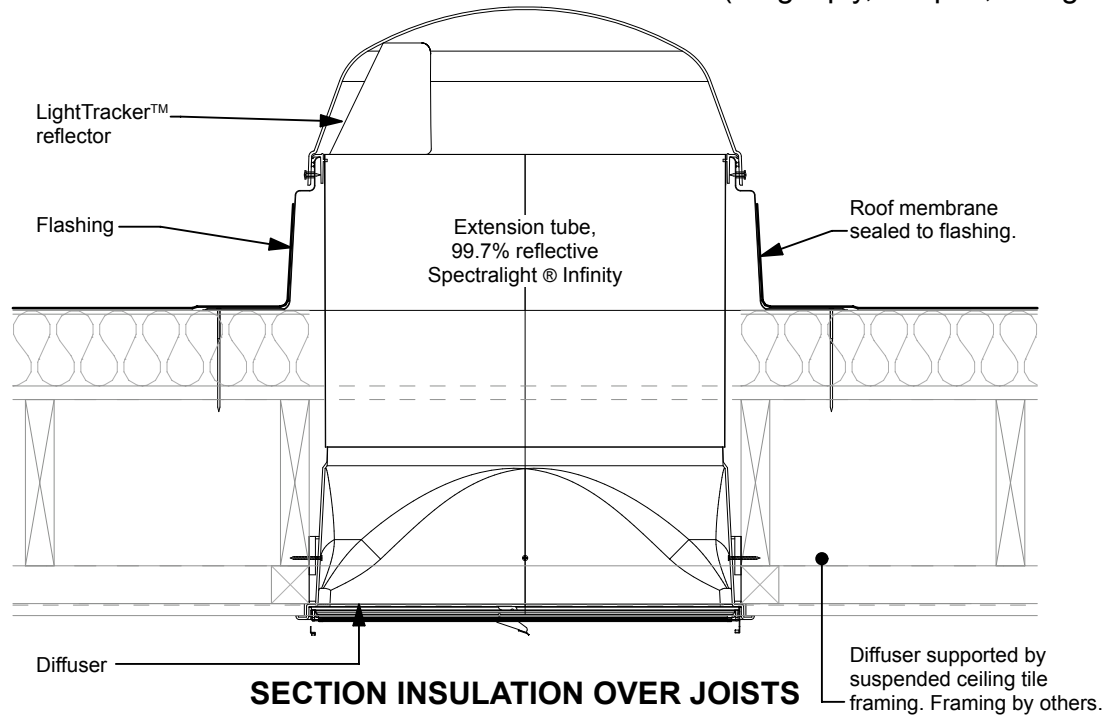

Flat roof (Single ply, Asphalt, fibreglass) - Parallel flashing

**330 DS Details**  
Scale 1:10

330 DS (530mm) Flat roof (Closed ceiling)

SolaLighting Limited  
Sola House, 17 High Street, Olney, MK46 4EB  
Tel: 0845 4580101 (local rate) or 01234 241466  
Fax: 01234 241766  
Email: solatube@solalighting.co.uk