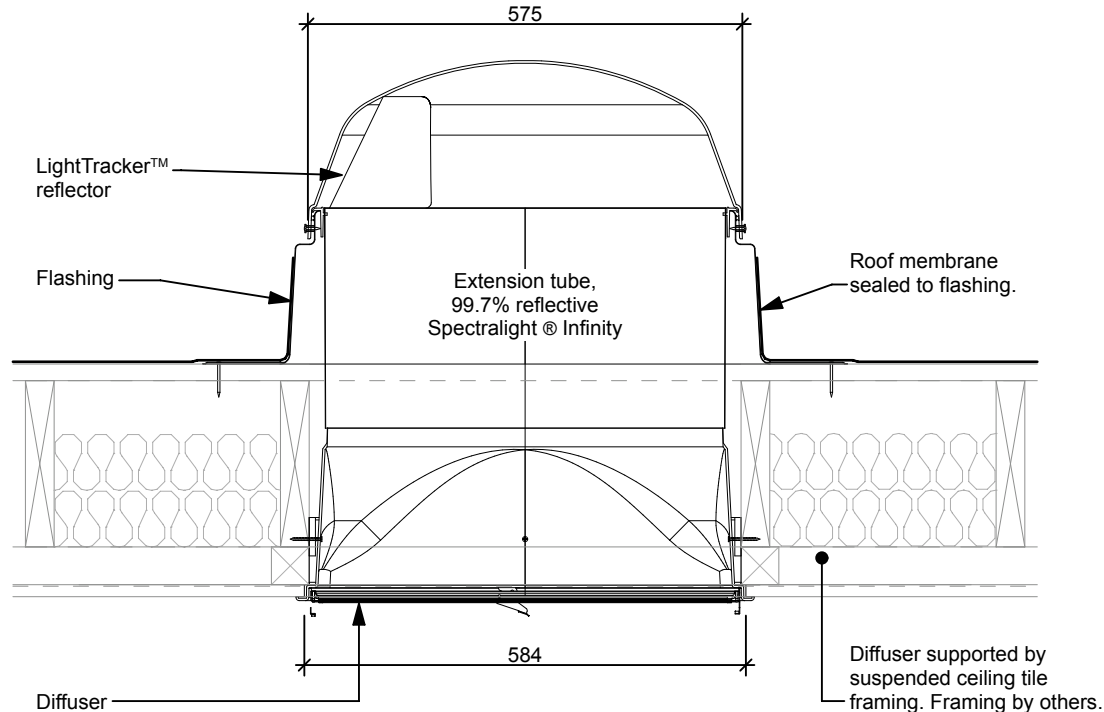

Flat roof (Single ply, Asphalt, fibreglass) - Parallel flashing

**330 DS Details**  
Scale 1:10

330 DS (530mm) Flat roof (Closed ceiling)

SolaLighting Limited  
Sola House, 17 High Street, Olney, MK46 4EB  
Tel: 0845 4580101 (local rate) or 01234 241466  
Fax: 01234 241766  
Email: solatube@solalighting.co.uk