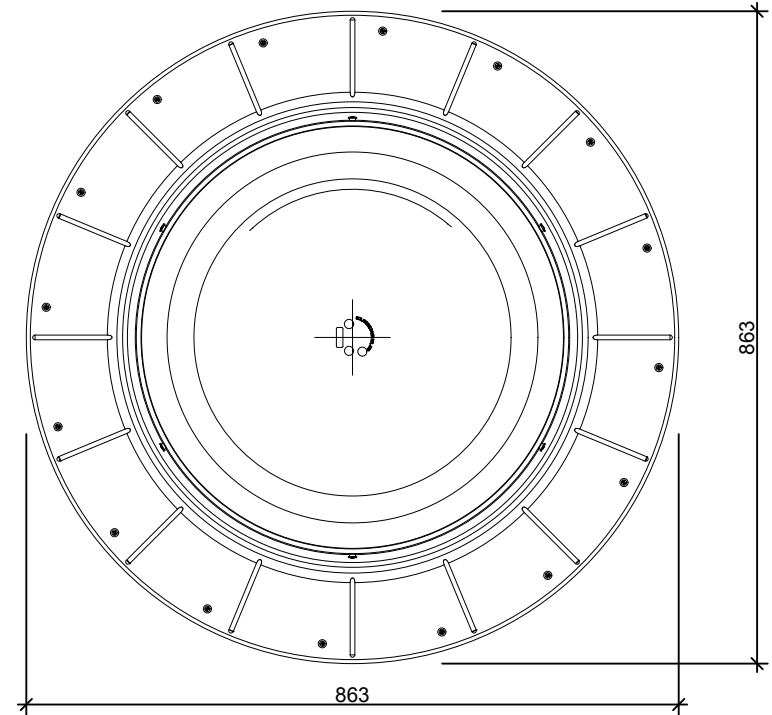

Flat roof (Single ply, Asphalt, fibreglass) - Parallel flashing

**330 DS Details**  
Scale 1:10

330 DS (530mm) Flat roof (Closed ceiling)

SolaLighting Limited  
Sola House, 17 High Street, Olney, MK46 4EB  
Tel: 0845 4580101 (local rate) or 01234 241466  
Fax: 01234 241766  
Email: solatube@solalighting.co.uk