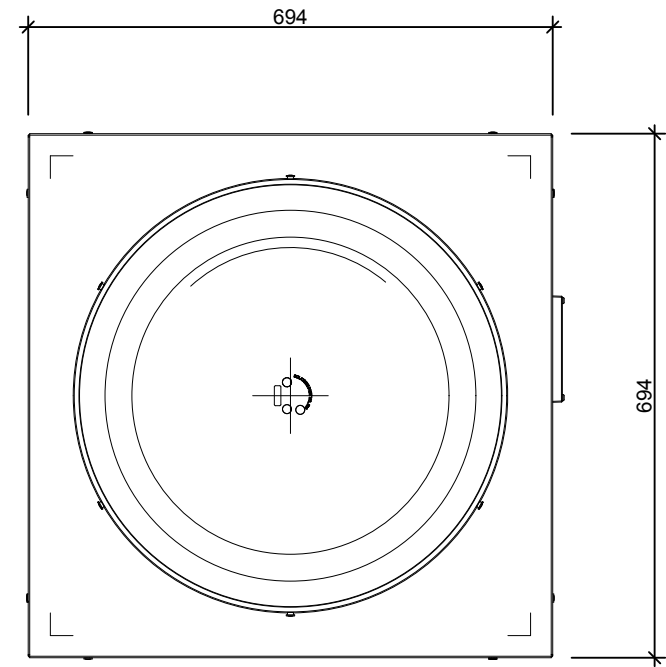

Flat roof (Single ply, Asphalt, fibreglass) - Curb mount flashing

**SECTION**

**TOP VIEW**

330 DS (530mm) Curb-mount  
flashing Flat roof (Open ceiling)

SolaLighting Limited  
Sola House, 17 High Street, Olney, MK46 4EB  
Tel: 0845 4580101 (local rate) or 01234 241466  
Fax: 01234 241766  
Email: solatube@solalighting.co.uk