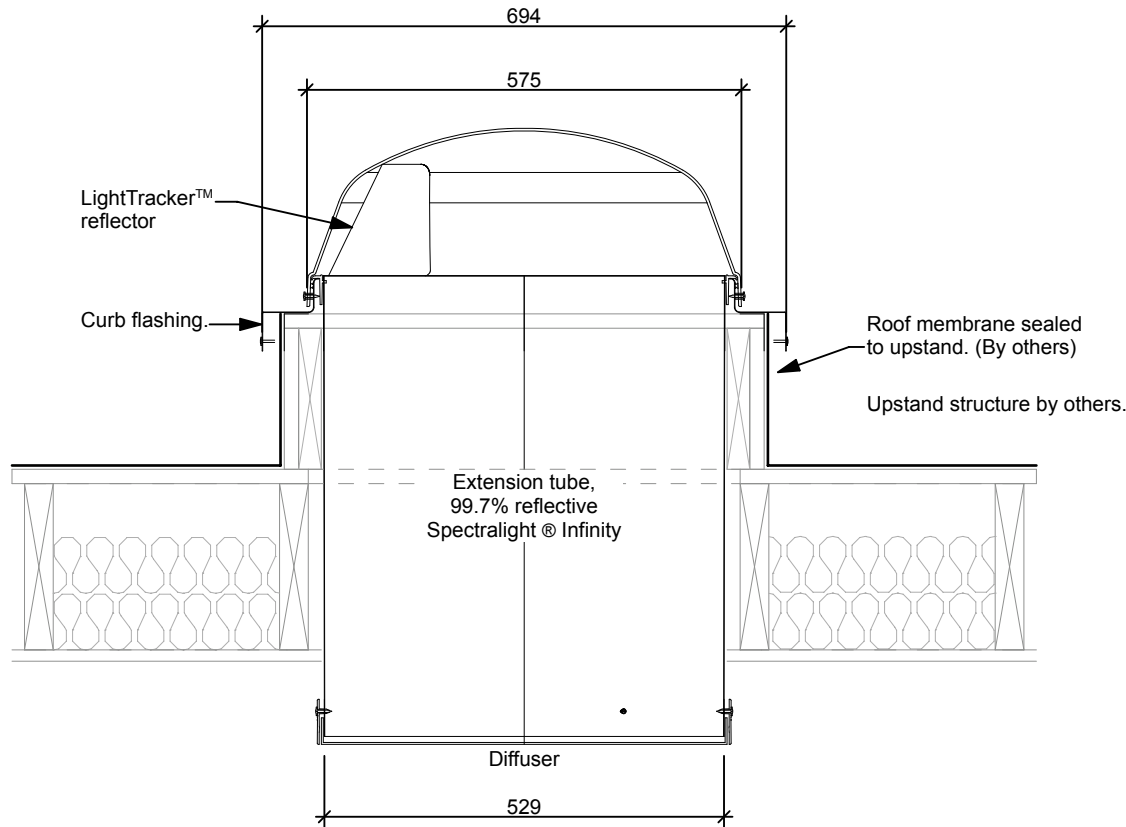

Flat roof (Single ply, Asphalt, fibreglass) - Curb mount flashing

**SECTION**

**TOP VIEW**

330 DS (530mm) Curb-mount  
flashing Flat roof (Open ceiling)

SolaLighting Limited  
Sola House, 17 High Street, Olney, MK46 4EB  
Tel: 0845 4580101 (local rate) or 01234 241466  
Fax: 01234 241766  
Email: solatube@solalighting.co.uk