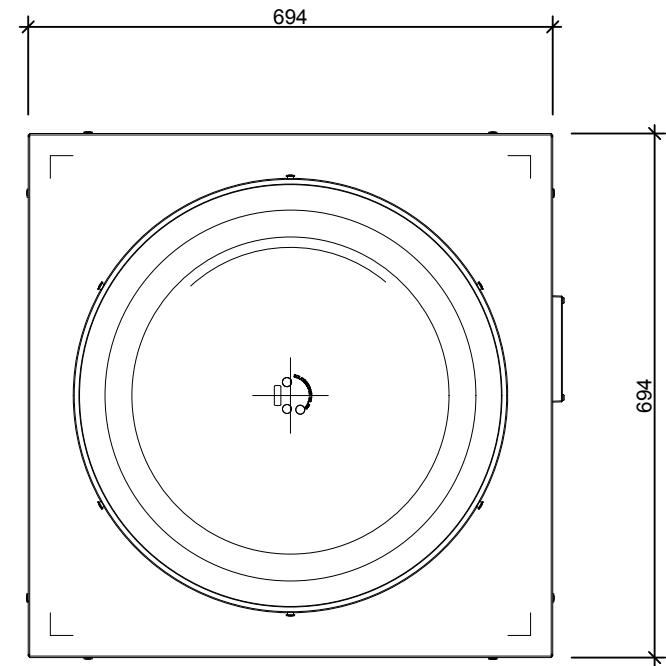

Flat roof (Single ply, Asphalt, fibreglass) - Curb mount flashing

TOP VIEW

SECTION

330 DS Details

Scale 1:10

330 DS (530mm) Curb-mount flashing Flat roof (Closed ceiling)

SolaLighting Limited  
 Sola House, 17 High Street, Olney, MK46 4EB  
 Tel: 0845 4580101 (local rate) or 01234 241466  
 Fax: 01234 241766  
 Email: solatube@solalighting.co.uk