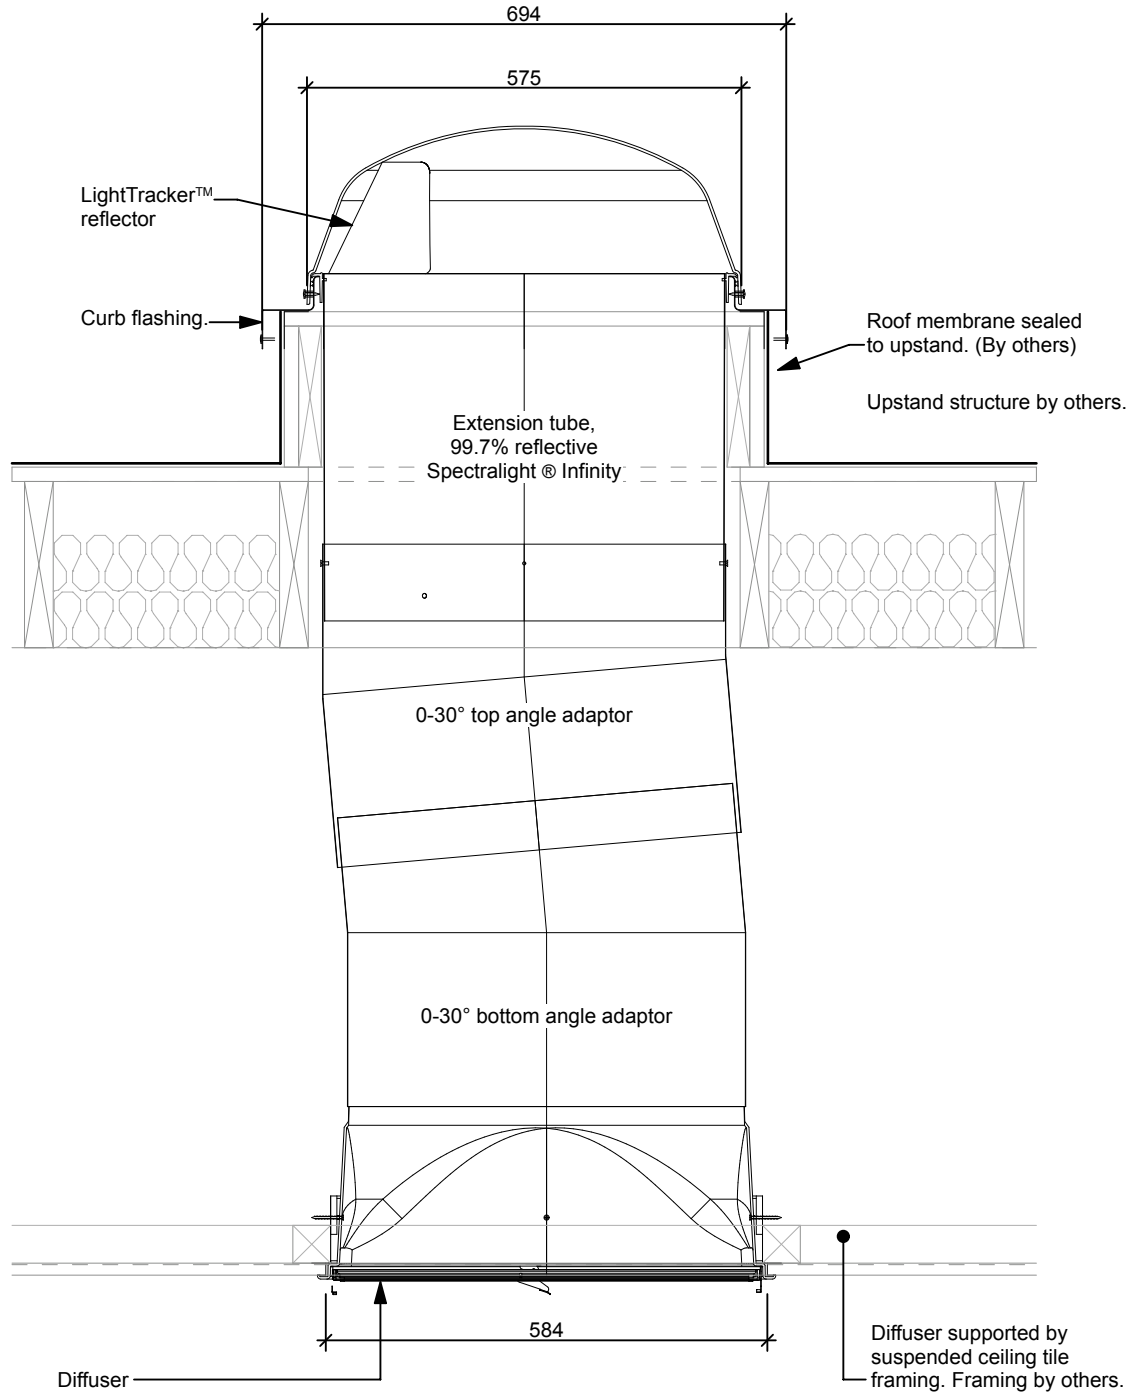

Flat roof (Single ply, Asphalt, fibreglass) - Curb mount flashing

TOP VIEW

SECTION

330 DS Details

Scale 1:10

330 DS (530mm) Curb-mount flashing Flat roof (Closed ceiling)

SolaLighting Limited  
 Sola House, 17 High Street, Olney, MK46 4EB  
 Tel: 0845 4580101 (local rate) or 01234 241466  
 Fax: 01234 241766  
 Email: solatube@solalighting.co.uk