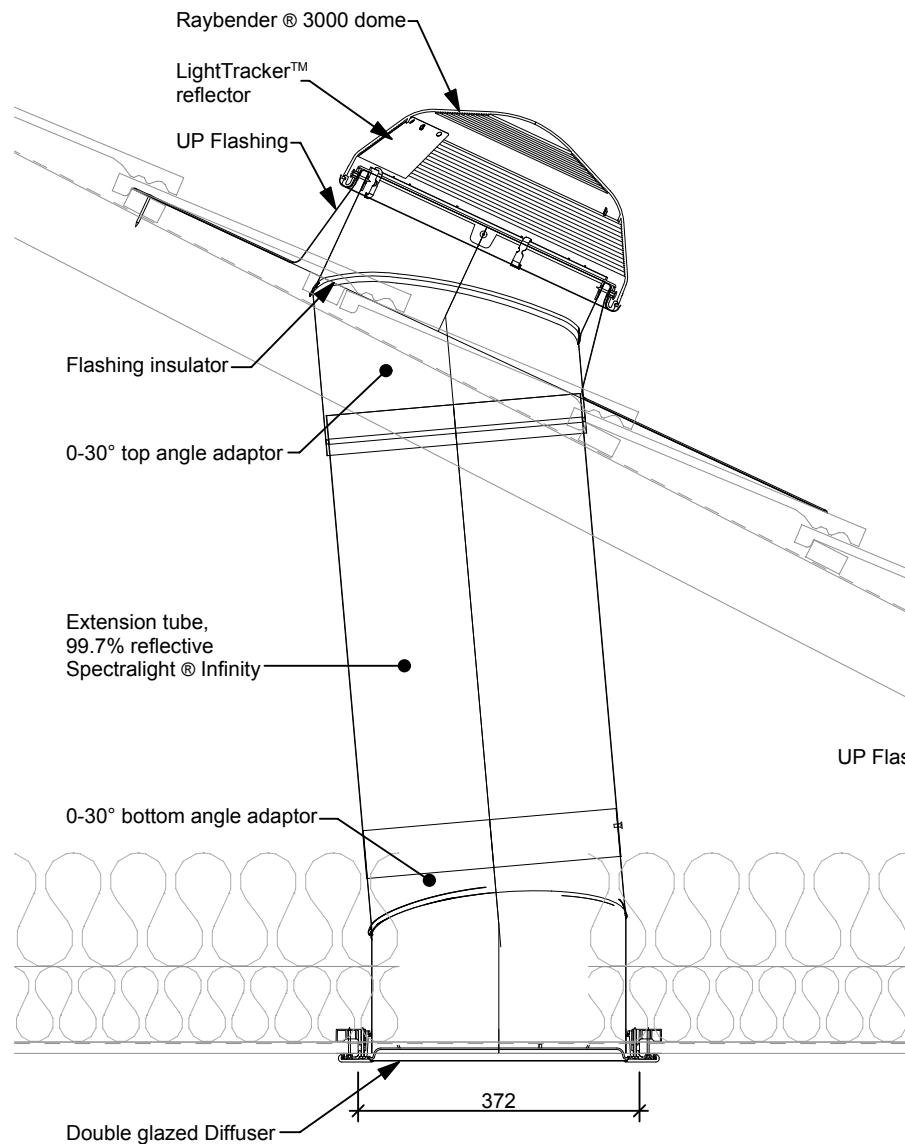

Pitched roof (Concrete roof tiles) - Parallel for south facing and roofs less than 30°

SECTION

TOP VIEW

290 DS (350mm) Tile roof UP flashing

SolaLighting Limited
Sola House, 17 High Street, Olney, MK46 4EB
Tel: 0845 4580101 (local rate) or 01234 241466
Fax: 01234 241766
Email: solatube@solalighting.co.uk