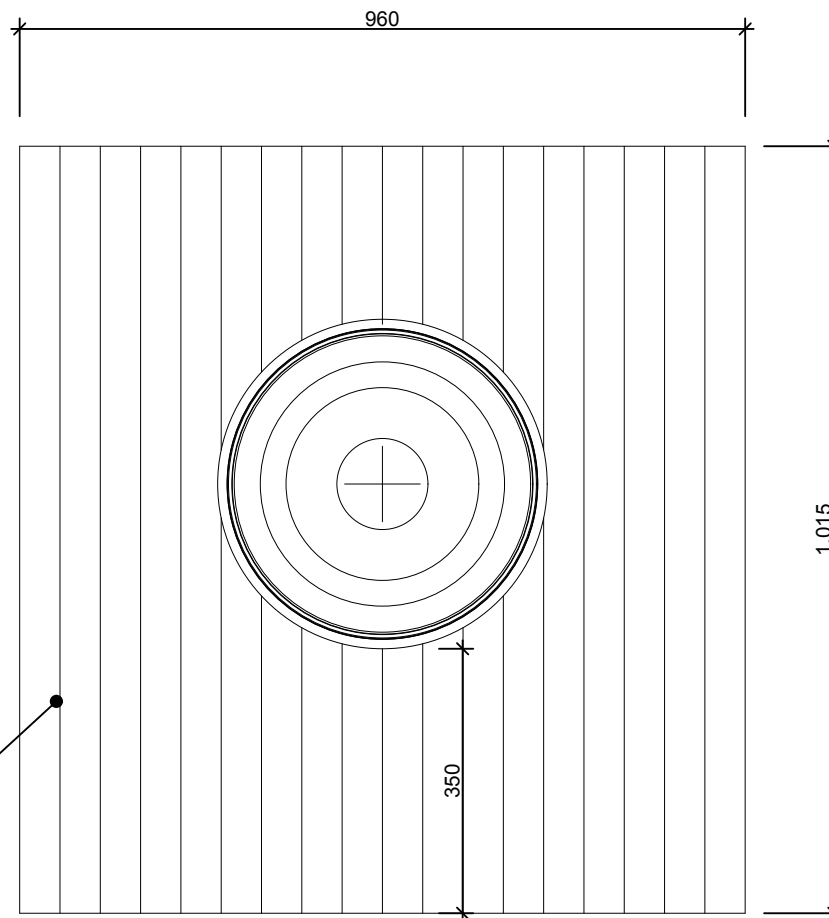

Pitched roof (Concrete roof tiles) - Parallel for south facing and roofs less than 30°

SECTION

TOP VIEW

290 DS (350mm) Tile roof UP flashing

SolaLighting Limited
Sola House, 17 High Street, Olney, MK46 4EB
Tel: 0845 4580101 (local rate) or 01234 241466
Fax: 01234 241766
Email: solatube@solalighting.co.uk