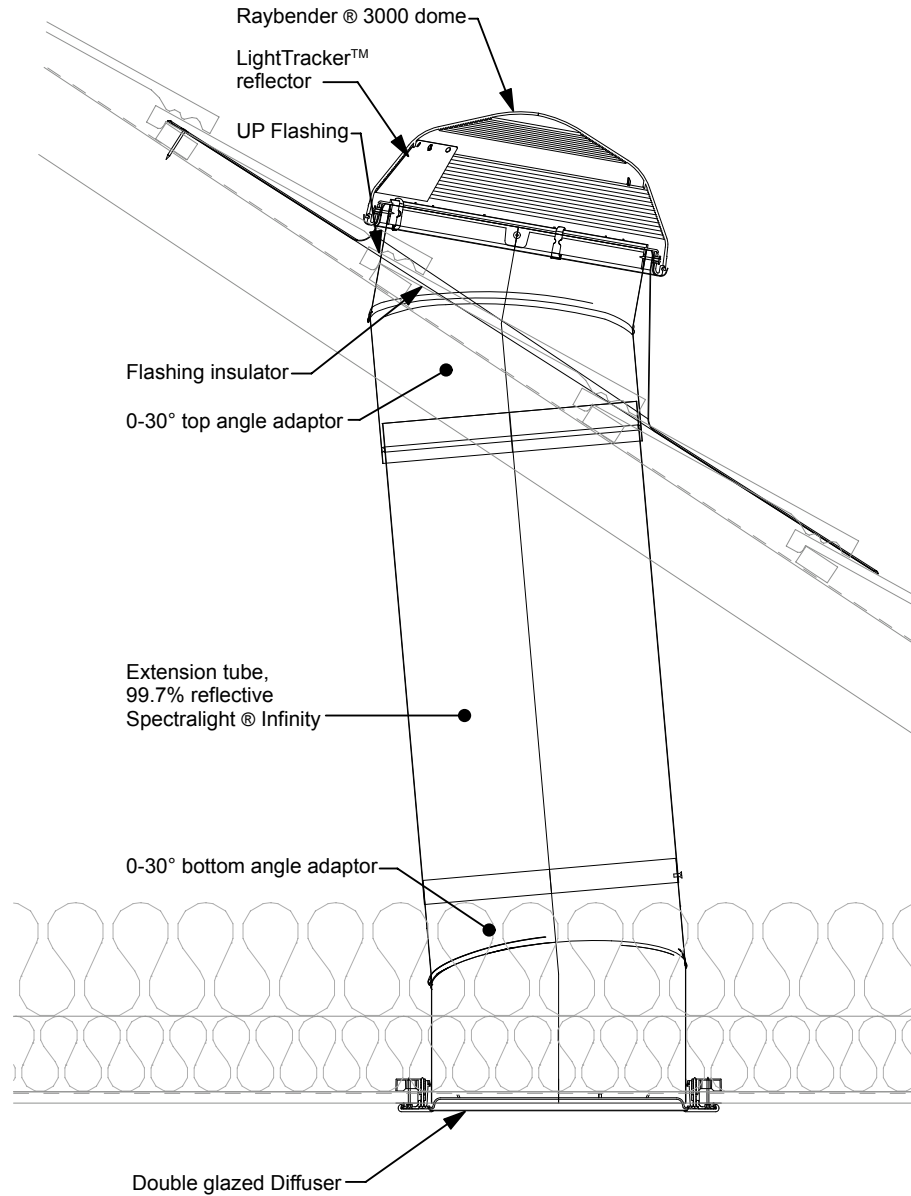

Pitched roof (Concrete roof tiles) - Angled flashing roofs 30° and over

**SECTION**

**TOP VIEW**

290 DS (350mm) Tile roof UA  
flashing

SolaLighting Limited  
Sola House, 17 High Street, Olney, MK46 4EB  
Tel: 0845 4580101 (local rate) or 01234 241466  
Fax: 01234 241766  
Email: solatube@solalighting.co.uk