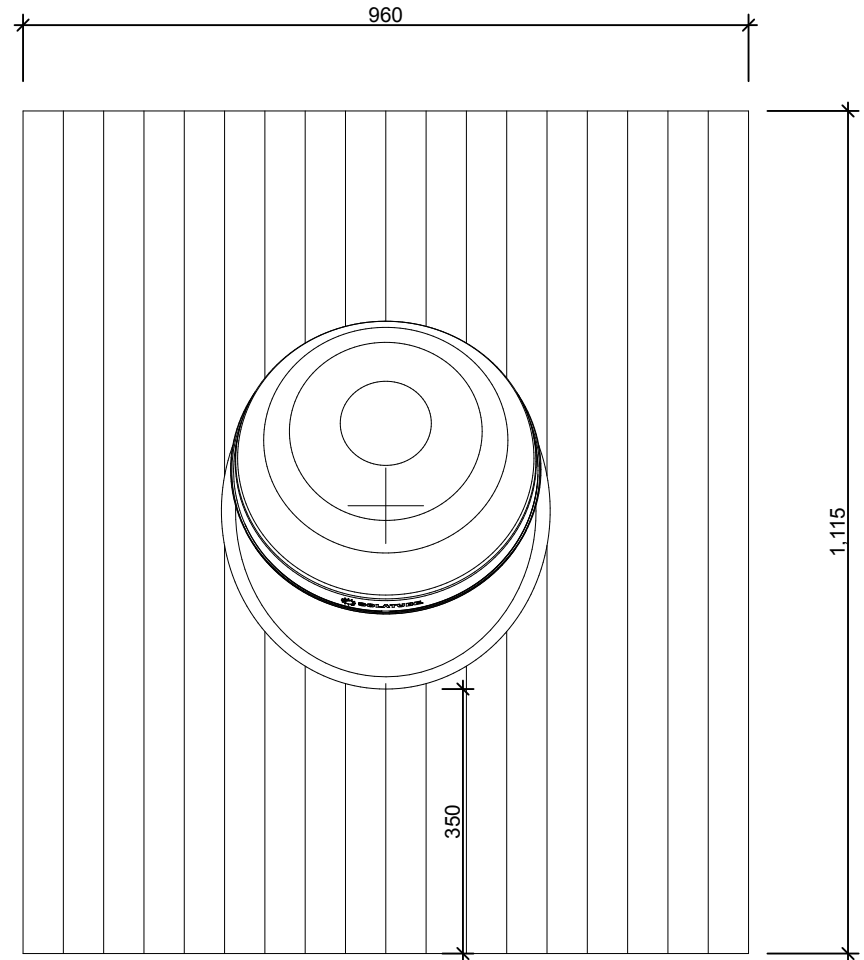

Pitched roof (Concrete roof tiles) - Angled flashing roofs 30° and over

**SECTION**

**TOP VIEW**

290 DS (350mm) Tile roof UA  
flashing

SolaLighting Limited  
Sola House, 17 High Street, Olney, MK46 4EB  
Tel: 0845 4580101 (local rate) or 01234 241466  
Fax: 01234 241766  
Email: solatube@solalighting.co.uk