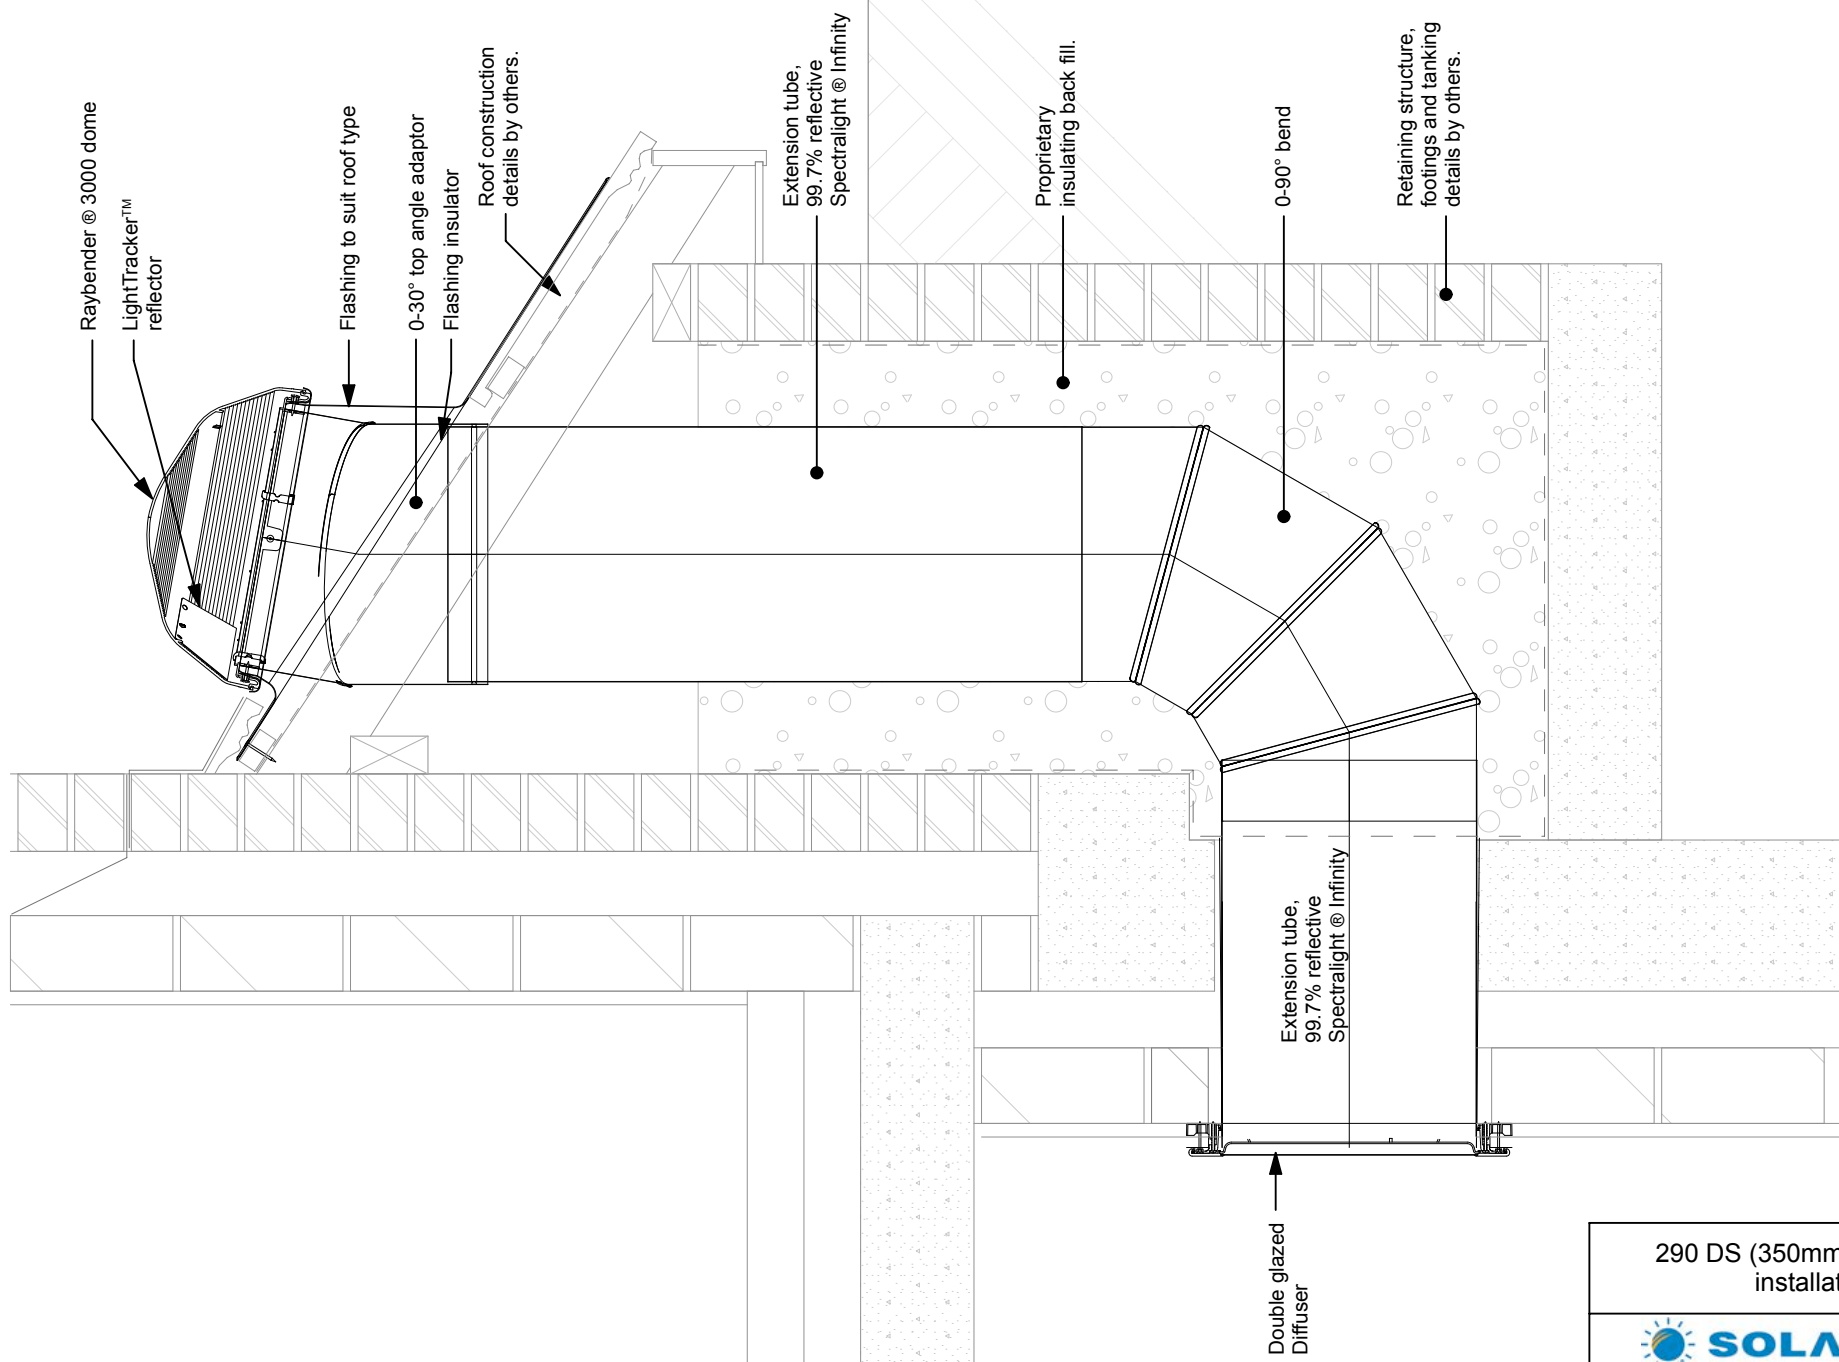

Basement installation (Structure and tanking by others)

290 DS (350mm) Basement installation

SolaLighting Limited
Sola House, 17 High Street, Olney, MK46 4EB
Tel: 0845 4580101 (local rate) or 01234 241466
Fax: 01234 241766
Email: solatube@solalighting.co.uk