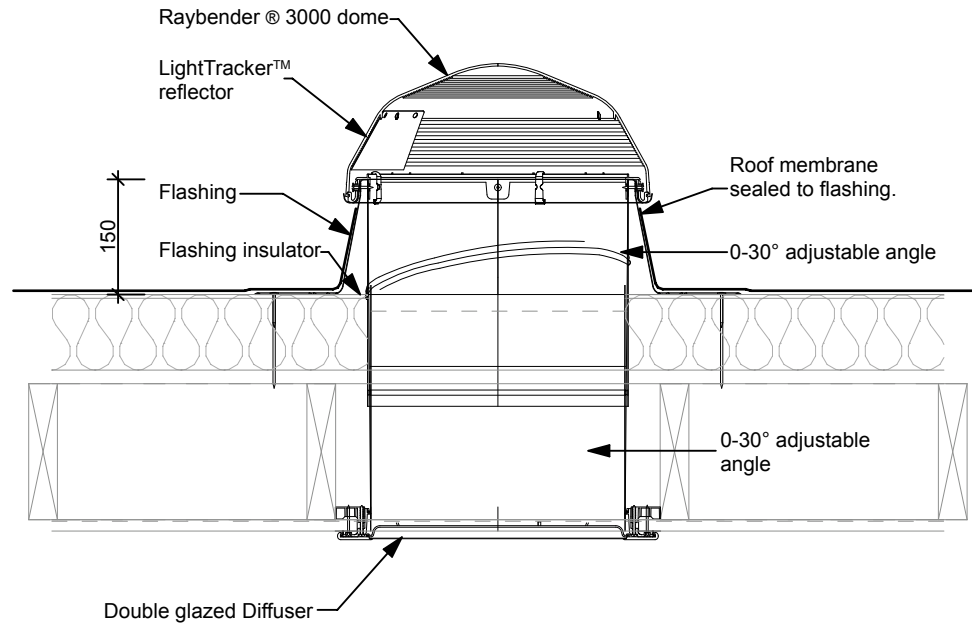

Flat roof (Single ply, Asphalt, fibreglass) - Parallel flashing

**SECTION INSULATION OVER JOISTS**

**SECTION INSULATION BETWEEN JOISTS**

**TOP VIEW**

290 DS (350mm) Flat roof

SolaLighting Limited  
Sola House, 17 High Street, Olney, MK46 4EB  
Tel: 0845 4580101 (local rate) or 01234 241466  
Fax: 01234 241766  
Email: solatube@solalighting.co.uk