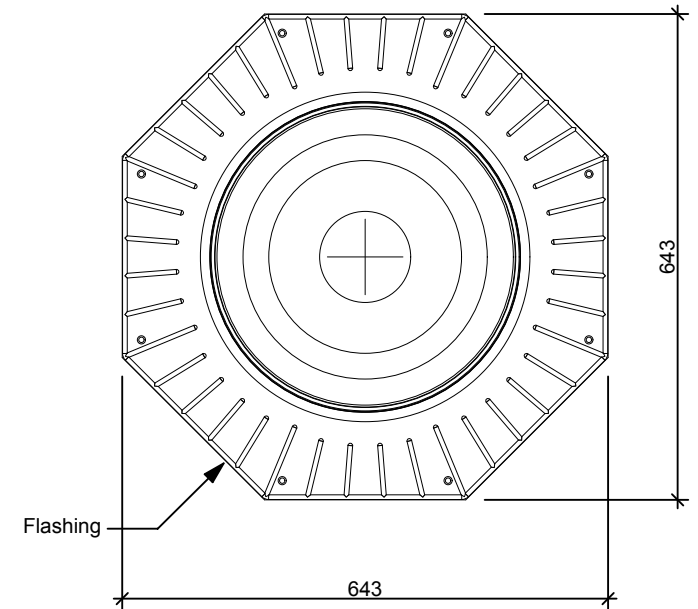

Flat roof (Single ply, Asphalt, fibreglass) - Parallel flashing

**SECTION INSULATION OVER JOISTS**

**SECTION INSULATION BETWEEN JOISTS**

**TOP VIEW**

290 DS (350mm) Flat roof

SolaLighting Limited  
Sola House, 17 High Street, Olney, MK46 4EB  
Tel: 0845 4580101 (local rate) or 01234 241466  
Fax: 01234 241766  
Email: solatube@solalighting.co.uk