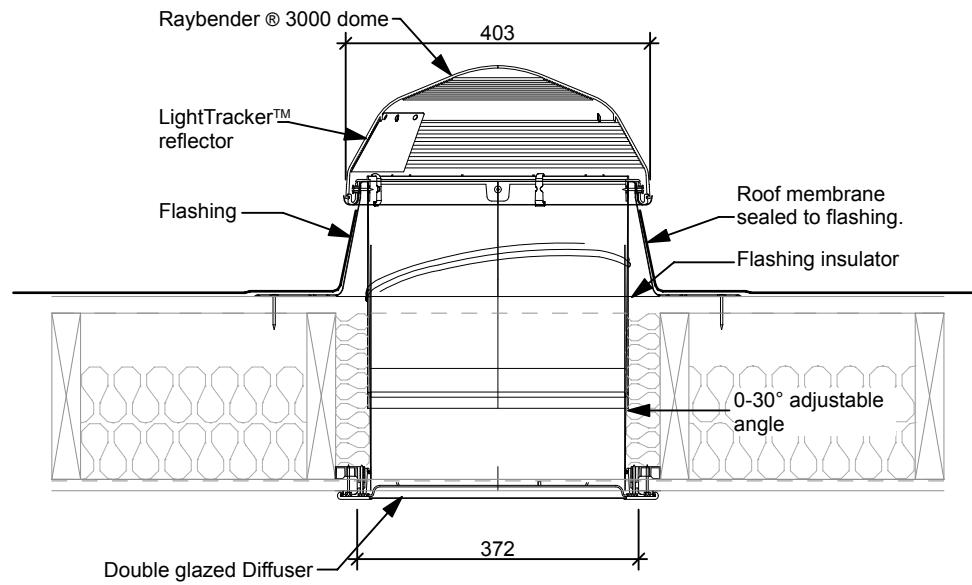

Flat roof (Single ply, Asphalt, fibreglass) - Parallel flashing

**SECTION INSULATION OVER JOISTS**

**SECTION INSULATION BETWEEN JOISTS**

**TOP VIEW**

290 DS (350mm) Flat roof

SolaLighting Limited  
Sola House, 17 High Street, Olney, MK46 4EB  
Tel: 0845 4580101 (local rate) or 01234 241466  
Fax: 01234 241766  
Email: solatube@solalighting.co.uk