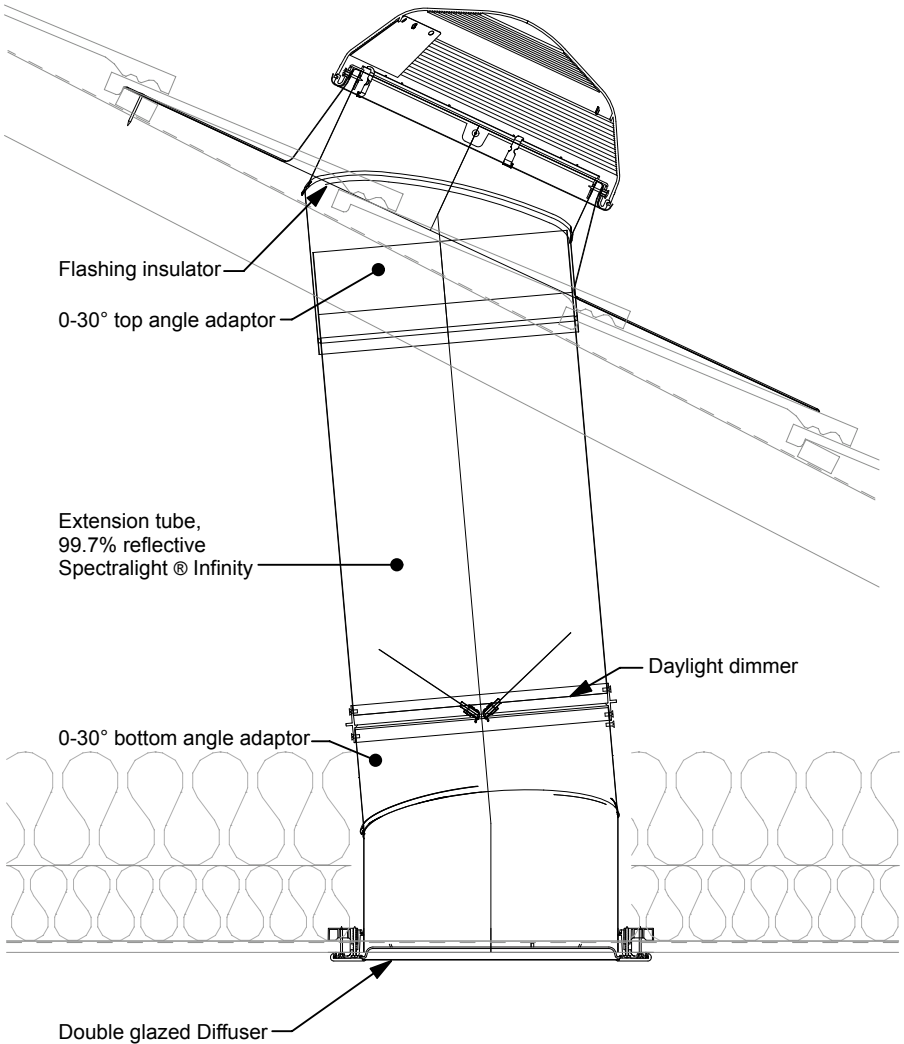

Daylight dimmer

SECTION

290 DS Details

Scale 1:10

290 DS (350mm) Daylight Dimmer

SolaLighting Limited
Sola House, 17 High Street, Olney, MK46 4EB
Tel: 0845 4580101 (local rate) or 01234 241466
Fax: 01234 241766
Email: solatube@solalighting.co.uk