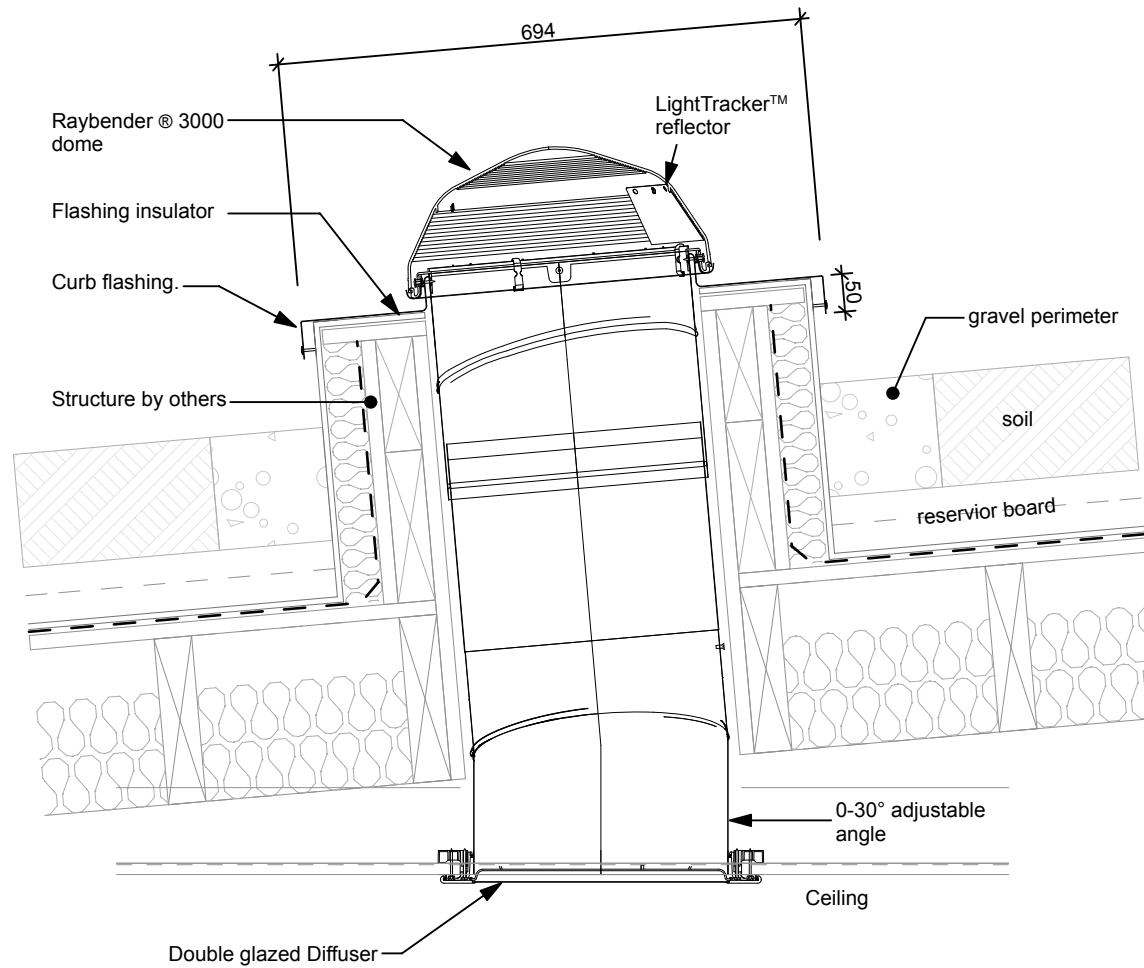

Green roof - Curb mount flashing

SECTION

290 DS (350mm) Curb-mount
flashing Green roof

SolaLighting Limited
Sola House, 17 High Street, Olney, MK46 4EB
Tel: 0845 4580101 (local rate) or 01234 241466
Fax: 01234 241766
Email: solatube@solalighting.co.uk