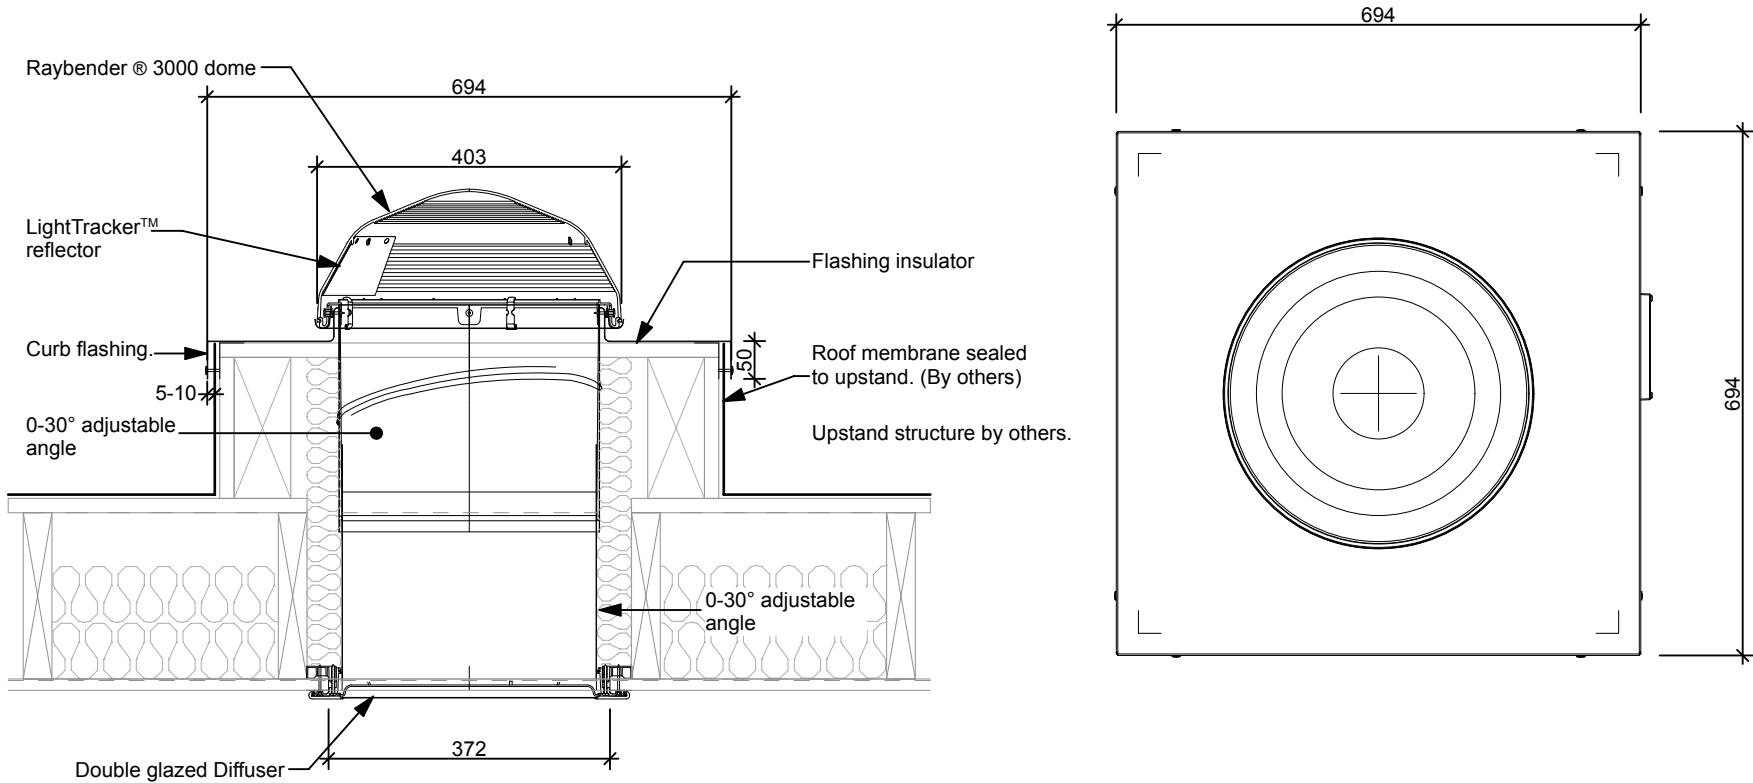

Flat roof (Single ply, Asphalt, fibreglass) - Curb mount flashing

SECTION INSULATION BETWEEN JOISTS

290 DS (350mm) Curb-mount flashing Flat roof

SolaLighting Limited
Sola House, 17 High Street, Olney, MK46 4EB
Tel: 0845 4580101 (local rate) or 01234 241466
Fax: 01234 241766
Email: solatube@solalighting.co.uk