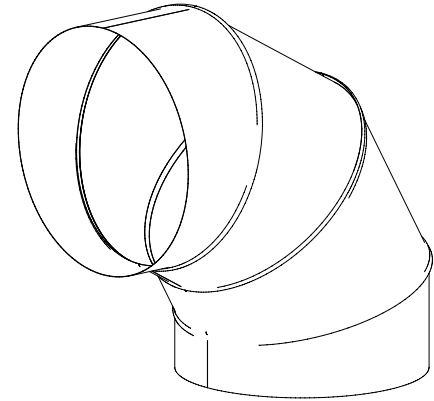

**Top view
Straight**

Straight

30° angle

60° angle

90° angle

290 DS 0-90 degree angles
Scale 1:10

290 DS (350mm) 0-90 degree angle

SolaLighting Limited
Sola House, 17 High Street, Olney, MK46 4EB
Tel: 0845 4580101 (local rate) or 01234 241466
Fax: 01234 241766
Email: solatube@solalighting.co.uk