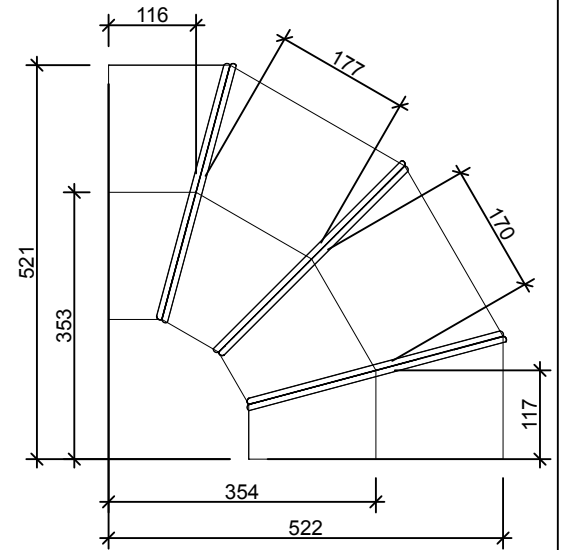

**Top view
Straight**

Straight

30° angle

60° angle

90° angle

290 DS 0-90 degree angles
Scale 1:10

290 DS (350mm) 0-90 degree angle

SolaLighting Limited
Sola House, 17 High Street, Olney, MK46 4EB
Tel: 0845 4580101 (local rate) or 01234 241466
Fax: 01234 241766
Email: solatube@solalighting.co.uk