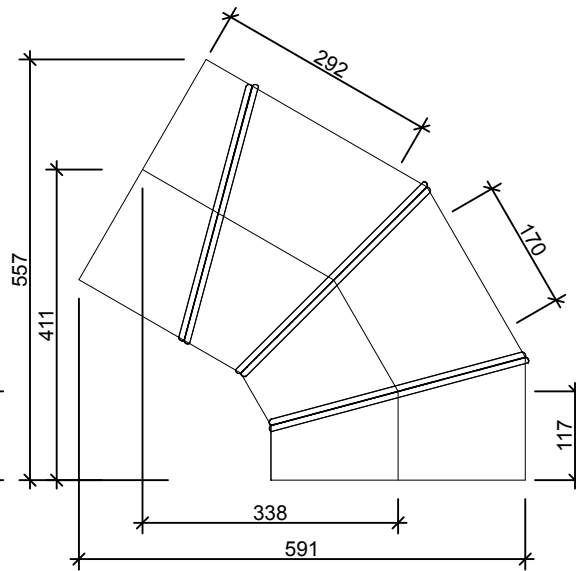

**Top view
Straight**

Straight

30° angle

60° angle

90° angle

290 DS 0-90 degree angles
Scale 1:10

290 DS (350mm) 0-90 degree angle

SolaLighting Limited
Sola House, 17 High Street, Olney, MK46 4EB
Tel: 0845 4580101 (local rate) or 01234 241466
Fax: 01234 241766
Email: solatube@solalighting.co.uk