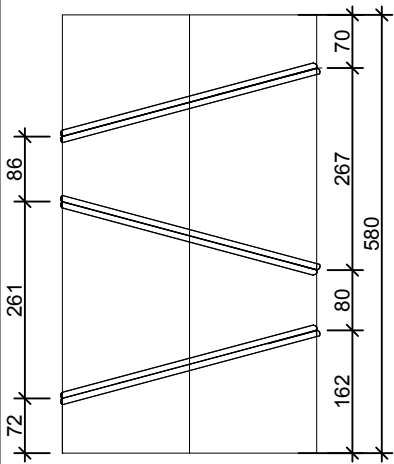

**Top view
Straight**

Straight

30° angle

60° angle

90° angle

290 DS 0-90 degree angles
Scale 1:10

290 DS (350mm) 0-90 degree angle

SolaLighting Limited
Sola House, 17 High Street, Olney, MK46 4EB
Tel: 0845 4580101 (local rate) or 01234 241466
Fax: 01234 241766
Email: solatube@solalighting.co.uk