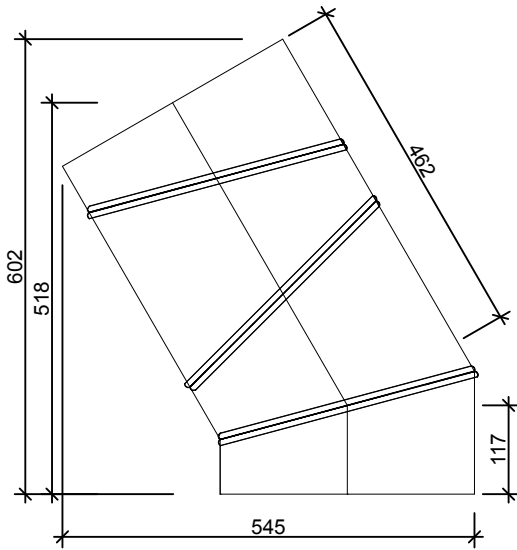

**Top view
Straight**

Straight

30° angle

60° angle

90° angle

290 DS 0-90 degree angles
Scale 1:10

290 DS (350mm) 0-90 degree angle

SolaLighting Limited
Sola House, 17 High Street, Olney, MK46 4EB
Tel: 0845 4580101 (local rate) or 01234 241466
Fax: 01234 241766
Email: solatube@solalighting.co.uk