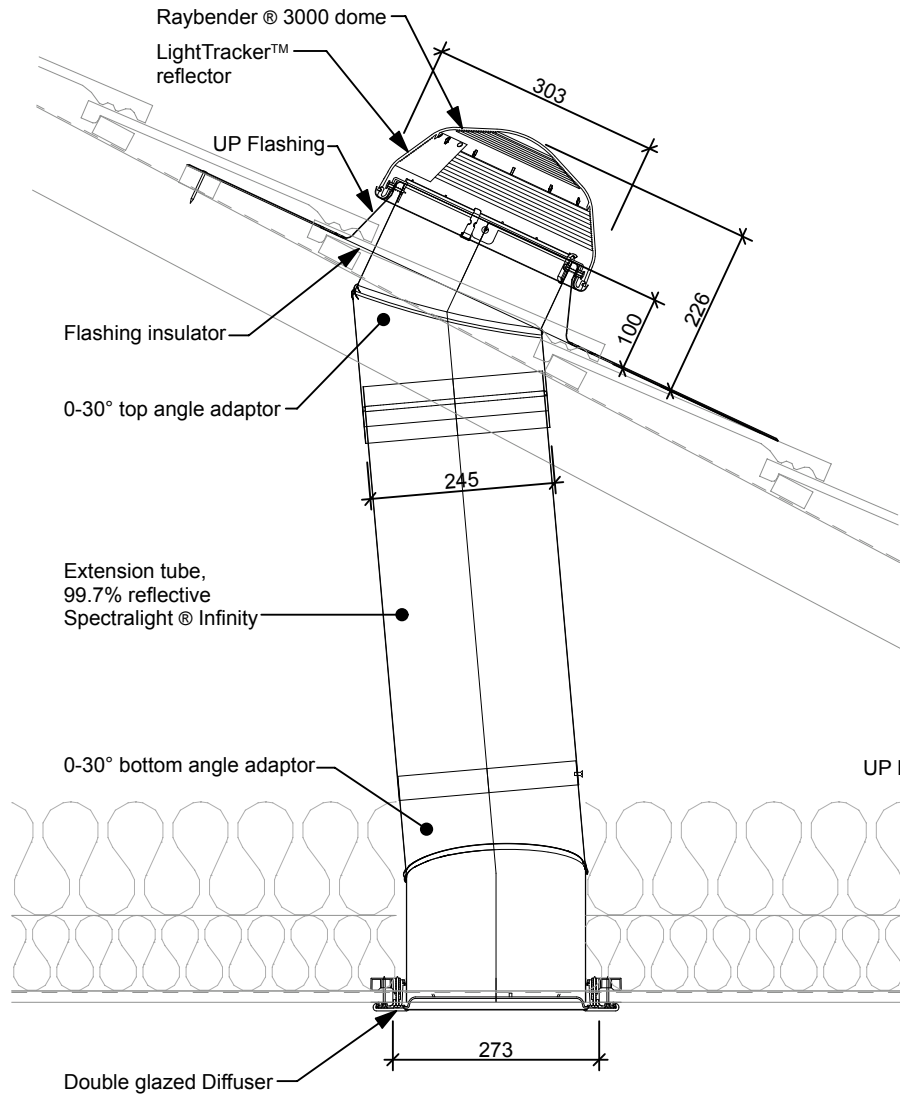

Pitched roof (Concrete roof tiles) - Universal Parallel for south facing and roofs less than 30°

SECTION

TOP VIEW

160 DS (250mm) Tile roof UP Flashing

SolaLighting Limited
Sola House, 17 High Street, Olney, MK46 4EB
Tel: 0845 4580101 (local rate) or 01234 241466
Fax: 01234 241766
Email: solatube@solalighting.co.uk