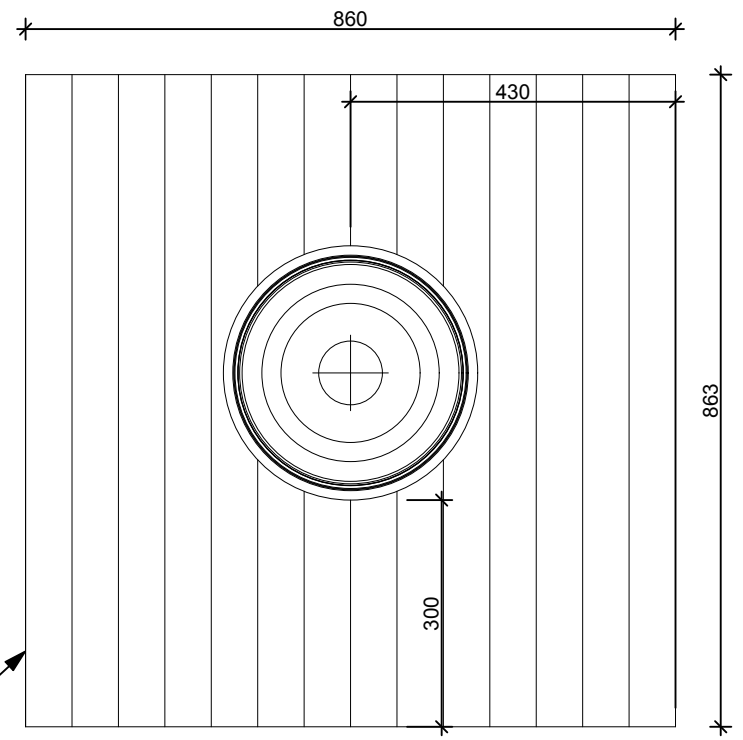

Pitched roof (Concrete roof tiles) - Universal Parallel for south facing and roofs less than 30°

SECTION

TOP VIEW

160 DS (250mm) Tile roof UP Flashing

SolaLighting Limited
Sola House, 17 High Street, Olney, MK46 4EB
Tel: 0845 4580101 (local rate) or 01234 241466
Fax: 01234 241766
Email: solatube@solalighting.co.uk