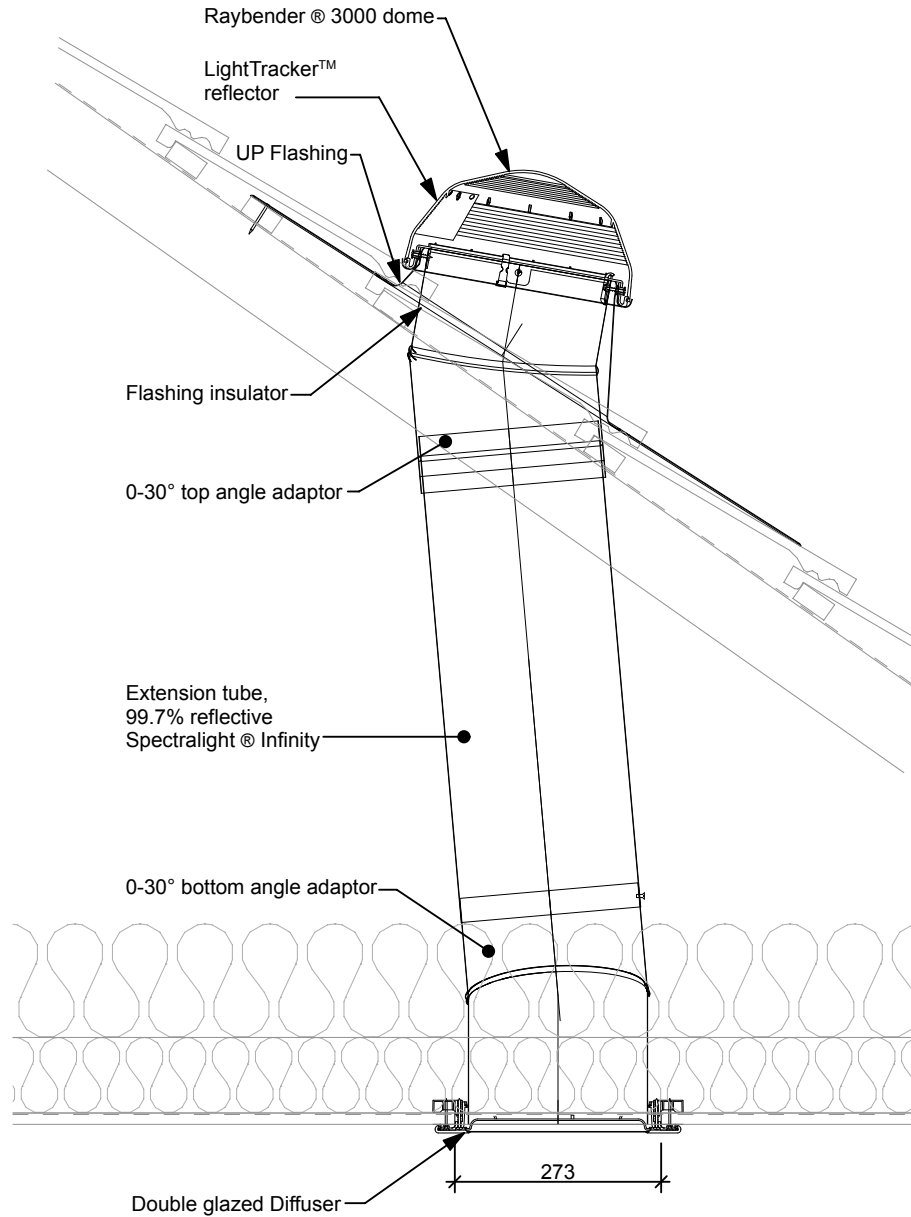

Pitched roof (Concrete roof tiles) - Angled flashing roofs 30° and over

**SECTION**

160 DS (250mm) Tile roof UA  
Flashing

SolaLighting Limited  
Sola House, 17 High Street, Olney, MK46 4EB  
Tel: 0845 4580101 (local rate) or 01234 241466  
Fax: 01234 241766  
Email: solatube@solalighting.co.uk