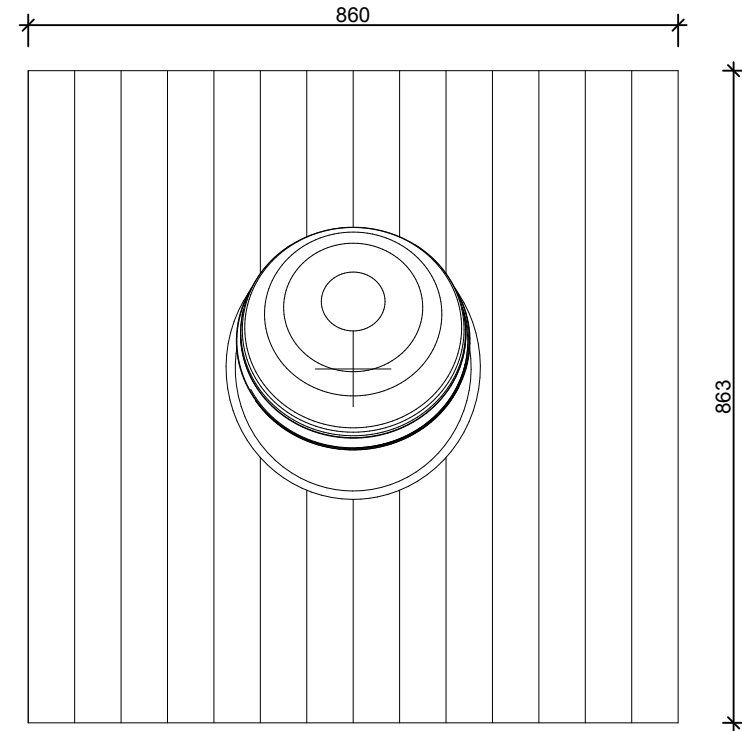

Pitched roof (Concrete roof tiles) - Angled flashing roofs 30° and over

**SECTION**

160 DS (250mm) Tile roof UA  
Flashing

SolaLighting Limited  
Sola House, 17 High Street, Olney, MK46 4EB  
Tel: 0845 4580101 (local rate) or 01234 241466  
Fax: 01234 241766  
Email: solatube@solalighting.co.uk