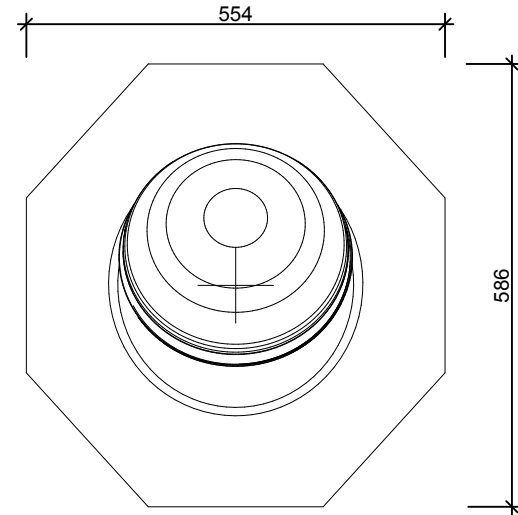

# Pitched roof (Slate) - Angled flashing roofs 30° and over

**SECTION**

160 DS (250mm) Slate roof Slate angled flashing

SolaLighting Limited  
Sola House, 17 High Street, Olney, MK46 4EB  
Tel: 0845 4580101 (local rate) or 01234 241466  
Fax: 01234 241766  
Email: solatube@solalighting.co.uk