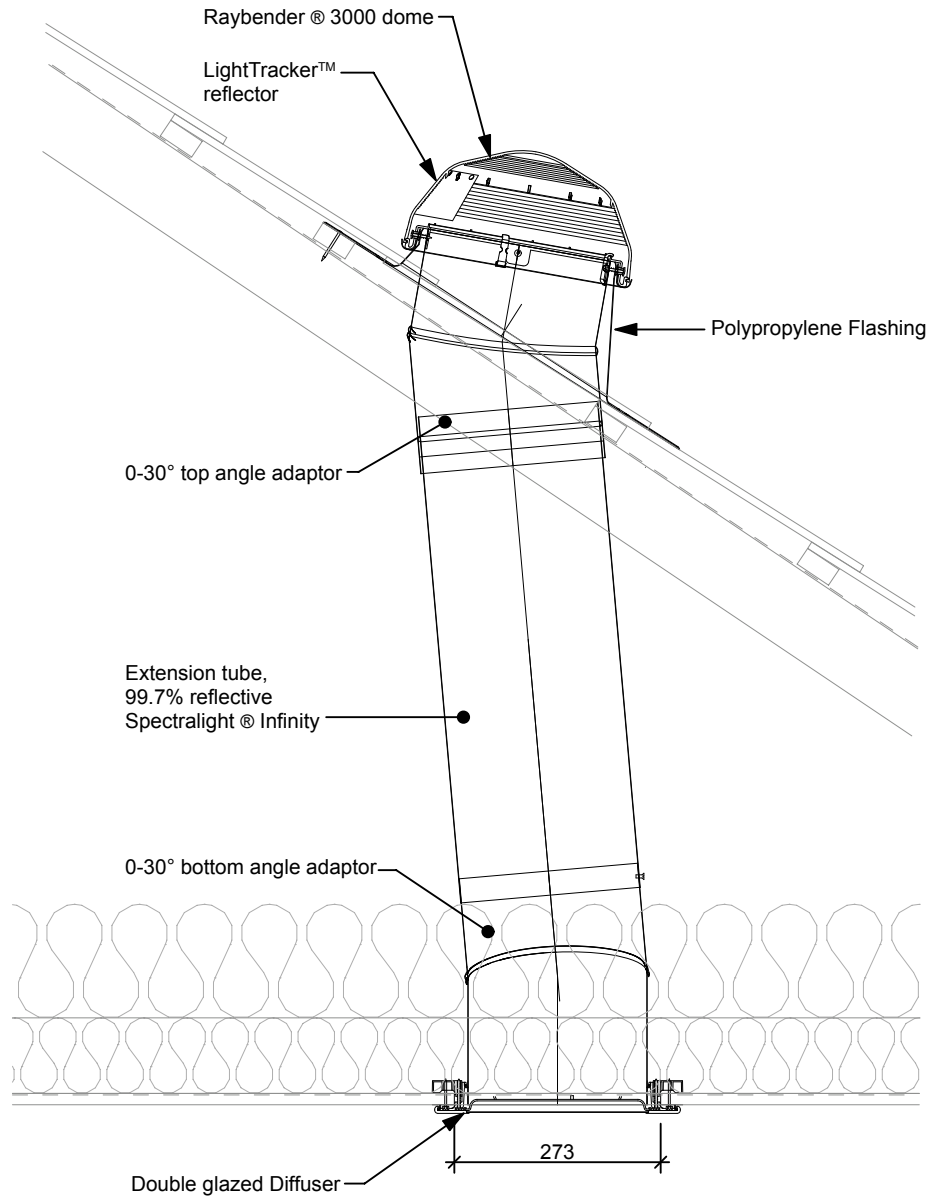

# Pitched roof (Slate) - Angled flashing roofs 30° and over

**SECTION**

160 DS (250mm) Slate roof Slate angled flashing

SolaLighting Limited  
Sola House, 17 High Street, Olney, MK46 4EB  
Tel: 0845 4580101 (local rate) or 01234 241466  
Fax: 01234 241766  
Email: solatube@solalighting.co.uk