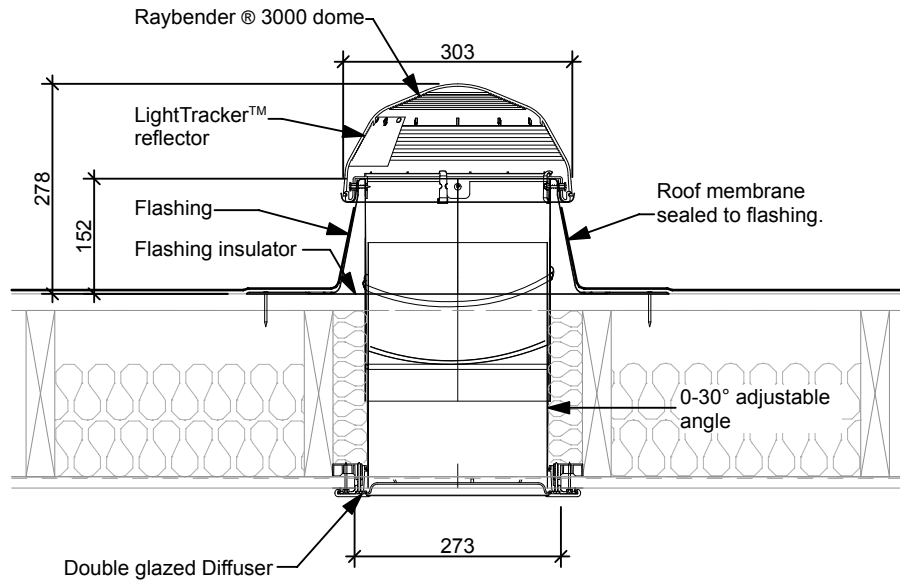

Flat roof (Single ply, Asphalt, fibreglass) - Parallel flashing

SECTION INSULATION OVER JOISTS

TOP VIEW

SECTION INSULATION BETWEEN JOISTS

160 DS Details
Scale 1:10

160 DS (250mm) Flat roof

SolaLighting Limited
Sola House, 17 High Street, Olney, MK46 4EB
Tel: 0845 4580101 (local rate) or 01234 241466
Fax: 01234 241766
Email: solatube@solalighting.co.uk