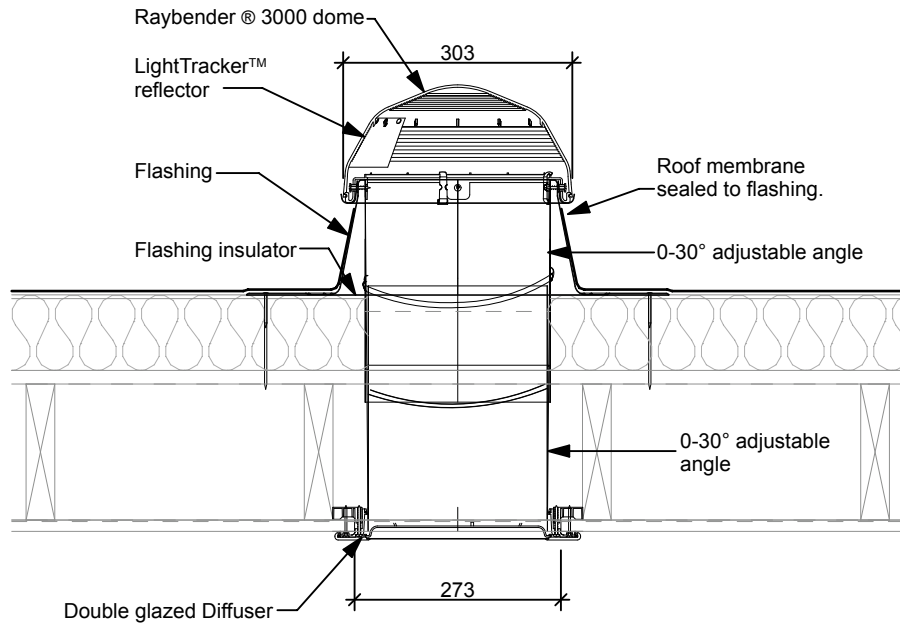

Flat roof (Single ply, Asphalt, fibreglass) - Parallel flashing

SECTION INSULATION OVER JOISTS

TOP VIEW

SECTION INSULATION BETWEEN JOISTS

160 DS Details
Scale 1:10

160 DS (250mm) Flat roof

SolaLighting Limited
Sola House, 17 High Street, Olney, MK46 4EB
Tel: 0845 4580101 (local rate) or 01234 241466
Fax: 01234 241766
Email: solatube@solalighting.co.uk