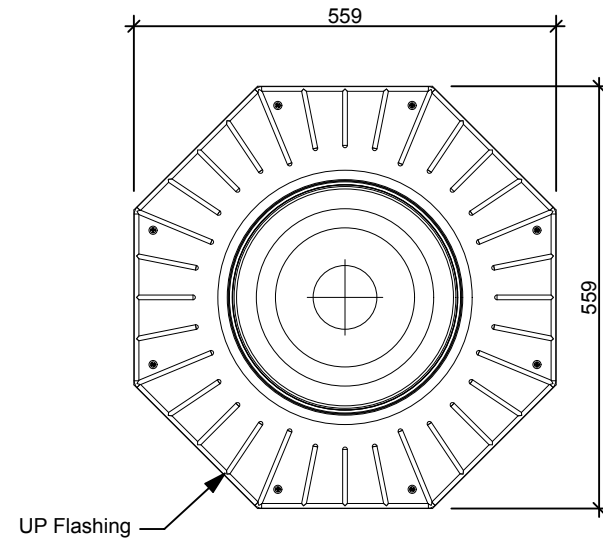

Flat roof (Single ply, Asphalt, fibreglass) - Parallel flashing

SECTION INSULATION OVER JOISTS

TOP VIEW

SECTION INSULATION BETWEEN JOISTS

160 DS Details
Scale 1:10

160 DS (250mm) Flat roof

SolaLighting Limited
Sola House, 17 High Street, Olney, MK46 4EB
Tel: 0845 4580101 (local rate) or 01234 241466
Fax: 01234 241766
Email: solatube@solalighting.co.uk