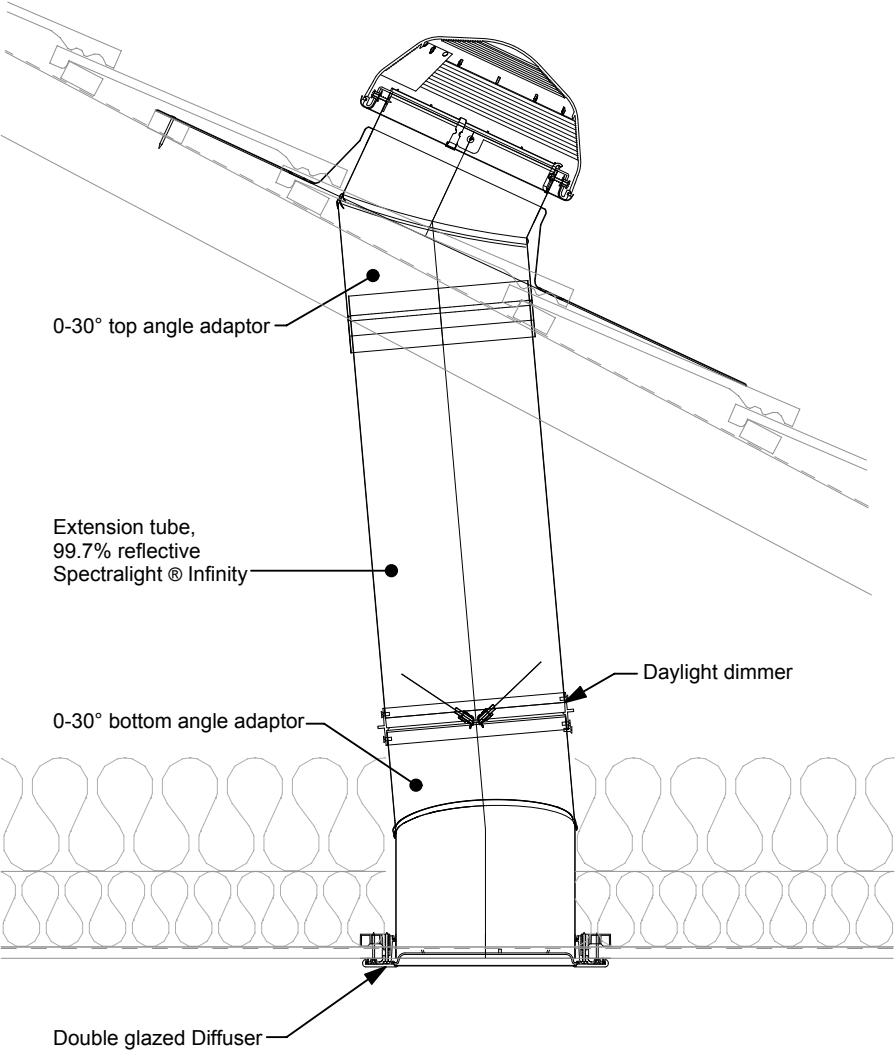

Daylight dimmer

SECTION

160 DS Details

Scale 1:10

160 DS (250mm) Daylight dimmer

SolaLighting Limited
Sola House, 17 High Street, Olney, MK46 4EB
Tel: 0845 4580101 (local rate) or 01234 241466
Fax: 01234 241766
Email: solatube@solalighting.co.uk