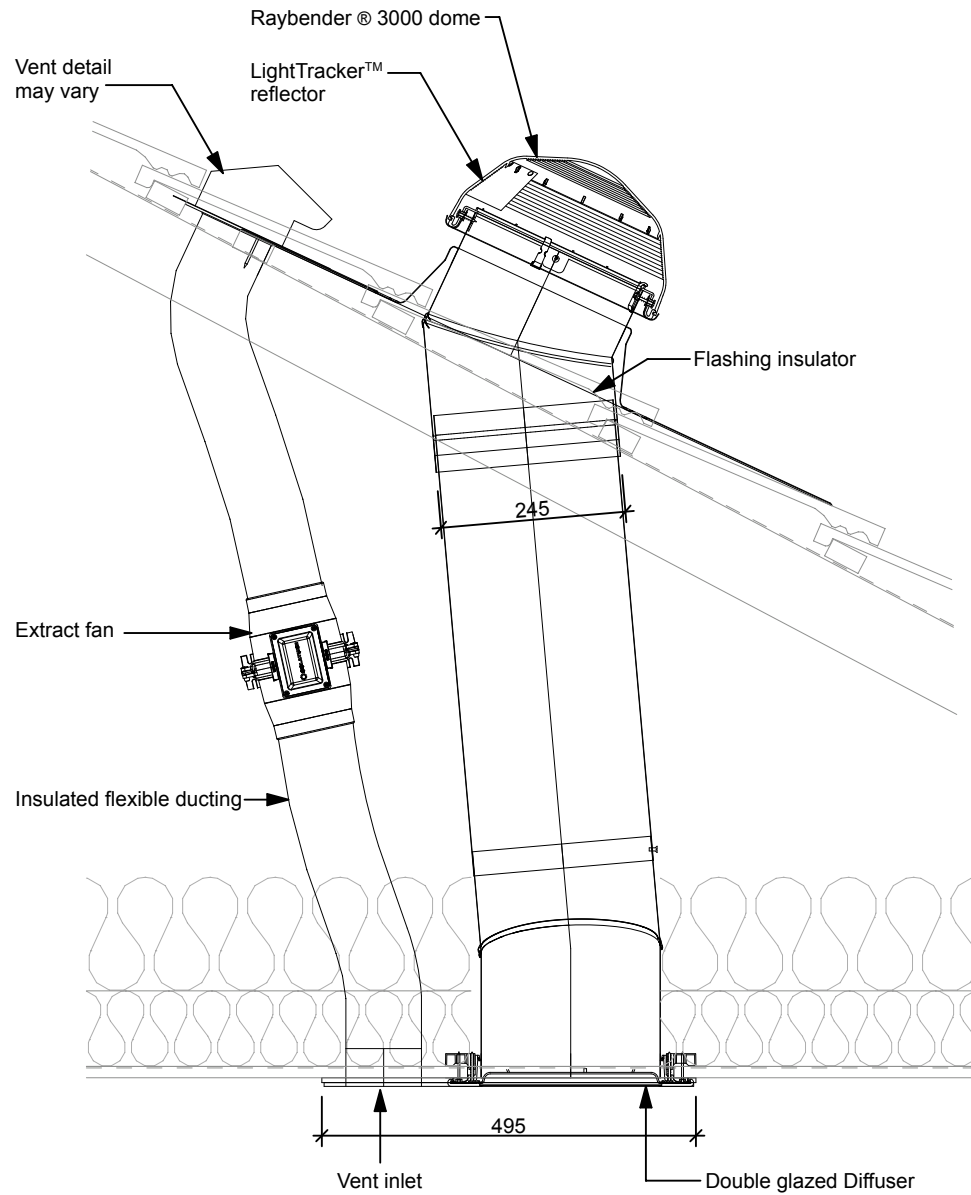

Pitched roof - Bathroom Ventilation Kit

SECTION

160 DS Details

Scale 1:10

160 DS (250mm) Tile roof with bathroom vent kit

SolaLighting Limited
Sola House, 17 High Street, Olney, MK46 4EB
Tel: 0845 4580101 (local rate) or 01234 241466
Fax: 01234 241766
Email: solatube@solalighting.co.uk