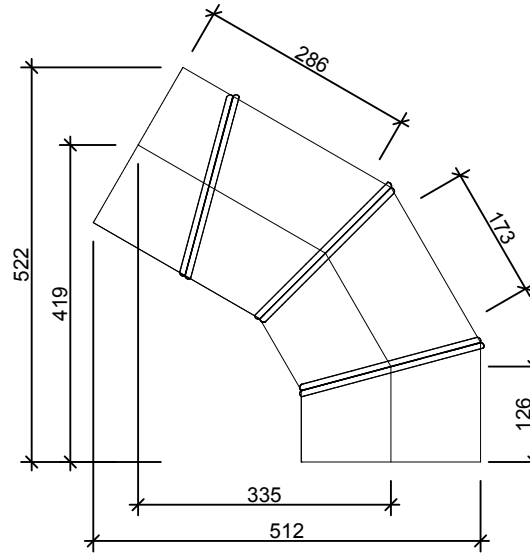

**Top view
Straight**

Straight

30° angle

60° angle

90° angle

160 DS (250mm) 0-90 degree angle

SolaLighting Limited
Sola House, 17 High Street, Olney, MK46 4EB
Tel: 0845 4580101 (local rate) or 01234 241466
Fax: 01234 241766
Email: solatube@solalighting.co.uk