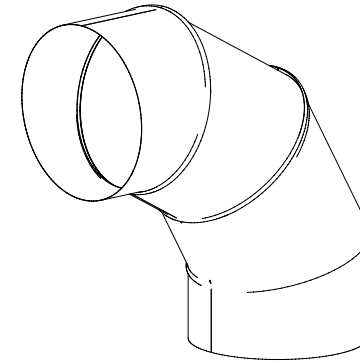

**Top view
Straight**

Straight

30° angle

60° angle

90° angle

160 DS (250mm) 0-90 degree angle

SolaLighting Limited
Sola House, 17 High Street, Olney, MK46 4EB
Tel: 0845 4580101 (local rate) or 01234 241466
Fax: 01234 241766
Email: solatube@solalighting.co.uk