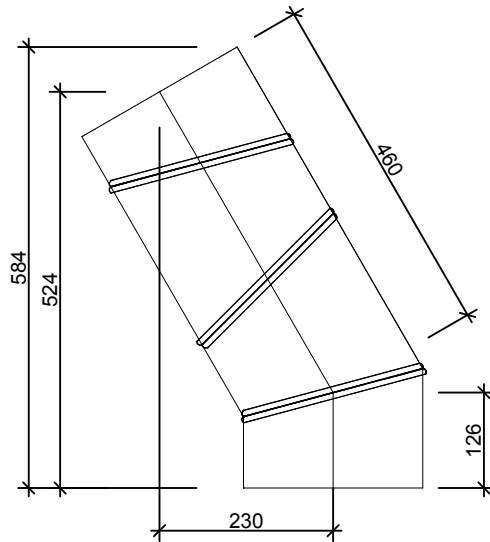

**Top view
Straight**

Straight

30° angle

60° angle

90° angle

160 DS (250mm) 0-90 degree angle

SolaLighting Limited
Sola House, 17 High Street, Olney, MK46 4EB
Tel: 0845 4580101 (local rate) or 01234 241466
Fax: 01234 241766
Email: solatube@solalighting.co.uk