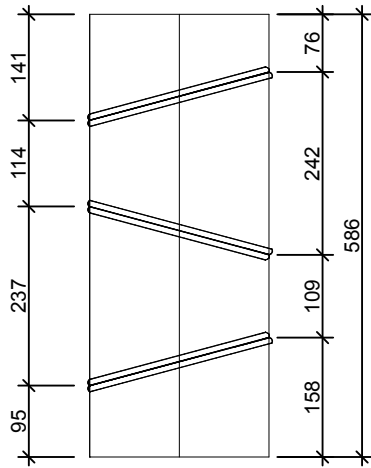

**Top view
Straight**

Straight

30° angle

60° angle

90° angle

160 DS (250mm) 0-90 degree angle

SolaLighting Limited
Sola House, 17 High Street, Olney, MK46 4EB
Tel: 0845 4580101 (local rate) or 01234 241466
Fax: 01234 241766
Email: solatube@solalighting.co.uk