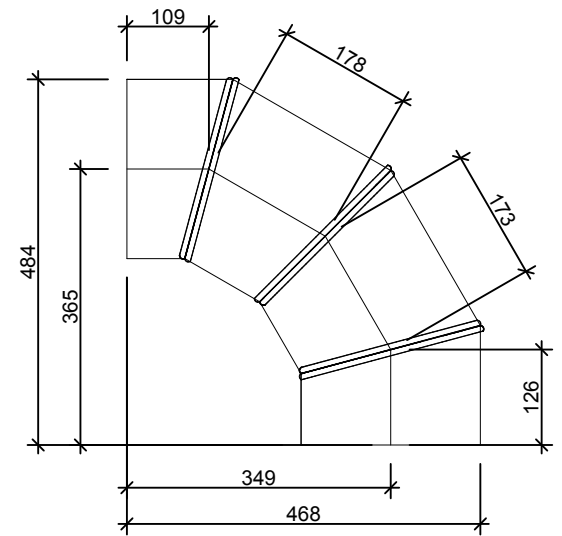

**Top view
Straight**

Straight

30° angle

60° angle

90° angle

160 DS (250mm) 0-90 degree angle

SolaLighting Limited
Sola House, 17 High Street, Olney, MK46 4EB
Tel: 0845 4580101 (local rate) or 01234 241466
Fax: 01234 241766
Email: solatube@solalighting.co.uk